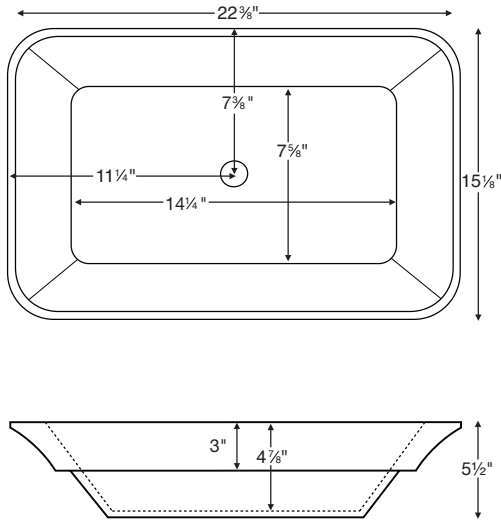

Addison SR

Model # MTCS-740
22.375" x 15.125" x 5.5"

Material SculptureStone®
Installation semi-recessed
Shipping Weight 30 lbs.

The top 3" of the semi-recessed sink will rest on the vanity.

Due to its handcrafted nature, always measure sink on-site to ensure cut-out accuracy.

• Before discarding packaging, check for accessories that may be inside.
• All product measurements are $\pm 1/2"$.
• Specifications and configurations are subject to change without notice.
• Measurements herein supersede all others published prior to publication date below.