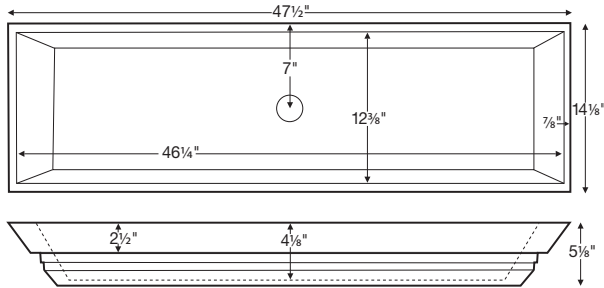

Petra 5 SR

Model # MTCS-733

47.5" x 14.125" x 5.125"

Material SculptureStone®

Installation semi-recessed

Shipping Weight 67 lbs.

Petra 5 SR is a single-drain semi-recess sink.
For dual drain, see Petra 6 SR, MTCS-744.

The top 2 1/2" of the semi-recessed sink will rest on the vanity.

Due to its handcrafted nature, always measure sink on-site to ensure cut-out accuracy.

Sink Options and Pricing

Part #: MTCS733 **\$1,370**

Also available, Petra Counter-Sink 5, featuring custom-size countertop with integrated bowl. Available only as a single bowl.

• Before discarding packaging, check for accessories that may be inside.
• All product measurements are ±1/2".
• Specifications and configurations are subject to change without notice.
• Measurements herein supersede all others published prior to publication date below.