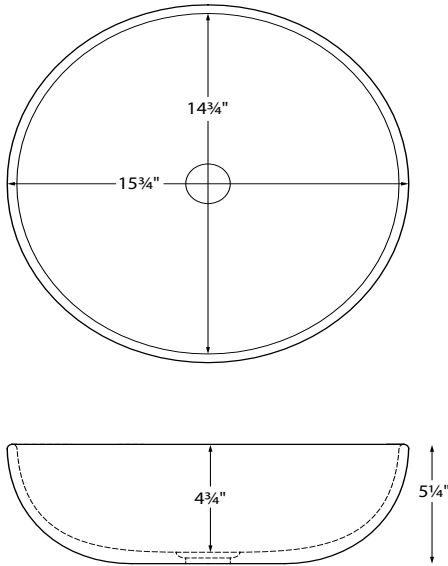

Luna 2 shown with a Rolled Rim

Luna 2
Model # MTCS-721
 15¾" x 5¼"

Material SculptureStone®
Installation vessel style
Shipping Weight 14 lbs.

Vessel style sink installs on top of the vanity.

Cut-out for drain installation required.

Also available, Luna Counter-Sink 2, featuring custom-size countertop with integrated bowl. Offered in a single or double bowl configuration.

• Before discarding packaging, check for accessories that may be inside.
 • All product measurements are ±1/2".
 • Specifications and configurations are subject to change without notice.
 • Measurements herein supersede all others published prior to publication date below.