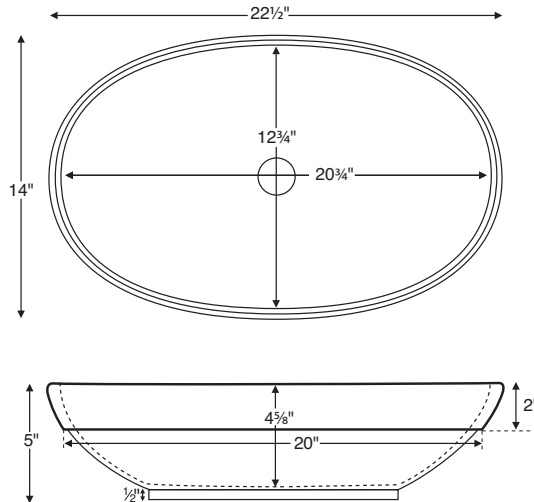

The top 2" of the semi-recessed sink will rest on the vanity.

Due to its handcrafted nature, always measure sink on-site to ensure cut-out accuracy.

Ships with template.

Alissa SR

Model # MTCS-717

22.5" x 14" x 5"

Material SculptureStone®
Installation semi-recessed
Shipping Weight 25 lbs.

Sink Options and Pricing

Part #: MTCS717 **\$975**
Packaging / Handling Fee Applies

Standard Color White, matte finish
Biscuit Color Upgrade (SSBISNK) **\$125** matte finish
 Additional material colors available for projects only. Please call MTI.

Also available, Alissa Counter-Sink, featuring custom-size countertop with integrated bowl. Offered in a single or double bowl configuration.

• Before discarding packaging, check for accessories that may be inside.
 • All product measurements are ±1/2".
 • Specifications and configurations are subject to change without notice.
 • Measurements herein supersede all others published prior to publication date below.