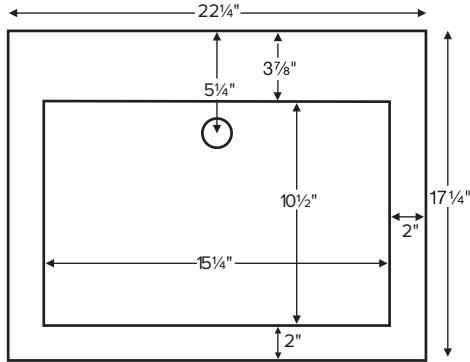

Shown with standard 4.5" rim height. Rim height may be specified from 3"-7" when ordering.

The interior dimensions are sink bottom measurements

Due to its handcrafted nature, always measure sink on-site to ensure cut-out accuracy.

### CONSTRUCTION AND STANDARD FEATURES

- 1.5" drain opening. Comes without an overflow. Check local codes.
- One-piece construction using Engineered SculptureStone® (ESS) material.
- Unit comes without faucet holes. Up to 3 holes drilled at no additional charge.
- This material is non-porous, stain-, mold- and mildew-resistant.
- Approximately 70% of the material is organic, including minerals mined from the earth, making it "Green".
- Five-Year Limited Residential Warranty.

Also available as a wall-mount sink, MTCS-700D.

See product specification sheet for details.

• Before discarding packaging, check for accessories that may be inside.  
 • All product measurements are ±1/2".  
 • Specifications and configurations are subject to change without notice.  
 • Measurements herein supersede all others published prior to publication date below.