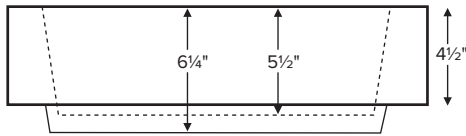

Shown with standard 4.5" rim height. Rim height may be specified from 3"-7" when ordering.

The interior dimensions are sink bottom measurements

Due to its handcrafted nature, always measure sink on-site to ensure cut-out accuracy.

### CONSTRUCTION AND STANDARD FEATURES

- 1.5" drain opening. Comes without an overflow. Check local codes.
- One-piece construction using Engineered SculptureStone® (ESS) material.
- Unit comes without faucet holes. Up to 3 holes drilled at no additional charge.
- This material is non-porous, stain-, mold- and mildew-resistant.
- Approximately 70% of the material is organic, including minerals mined from the earth, making it "Green".
- Five-Year Limited Residential Warranty.