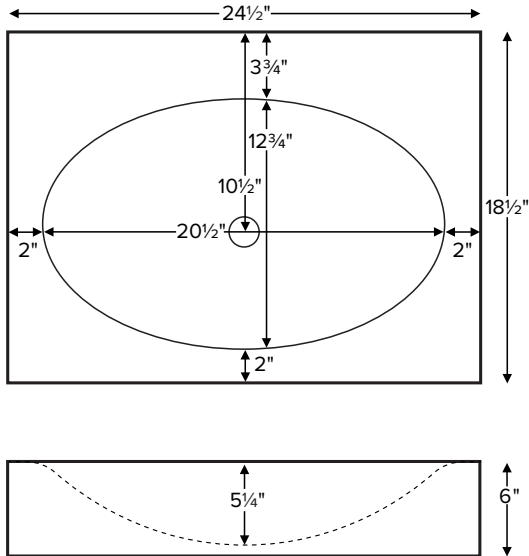

Akana 1
 MODEL # MTCS-719D
 24.5" x 18.5" x 6"

GENERAL SPECIFICATIONS

Material - SculptureStone®
Installation - Wall-Mounted
Shipping Weight - 42 lbs

Due to the handcrafted nature of this product, please allow for a tolerance of up to ±1/2" for overall dimensions

• Before discarding packaging, check for accessories that may be inside.
 • All product measurements are ±1/2".
 • Specifications and configurations are subject to change without notice.
 • Measurements herein supersede all others published prior to publication date below.