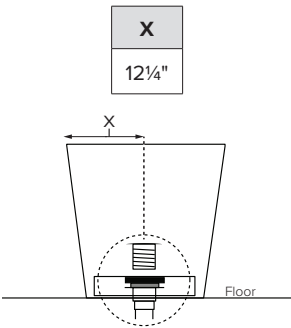

Loretta 1

Features an integrated slotted overflow

MODEL 241	
66.5" x 36" x 23.5"	
FREESTANDING 80 gal to overflow	
Acrylic CXL™	DoloMatte™
125 lbs / 57 kg	<SOAKER> 141 lbs / 64 kg
Filling this tub to the maximum may require an above average size or dedicated water heater.	

The Loretta 1 features a flat deck on the drain side for mounting faucetry. Shown with Air Massage Package.

Drain Rough-In Measurement

ELECTRICAL COMPONENTS & SPECIFICATIONS

Hydrotherapy Package	Components Included	110V GFCI
Air Massage	heated blower	1-15 amp
Air Massage Elite	heated blower, chromatherapy	1-15 amp

- Before discarding tub crate, check for accessories that may be packaged inside.
- All product measurements are ±1/2".
- Specifications and configurations are subject to change without notice.
- Measurements herein supersede all others published prior to publication date below.