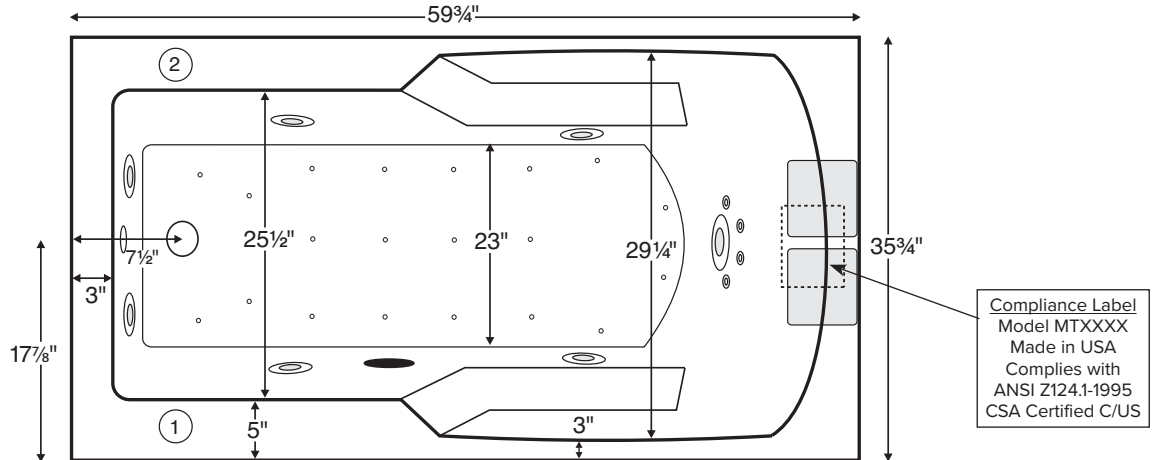

#### GENERAL SPECIFICATIONS

**Material** - Acrylic

**Installation** - Drop-in (cannot be undermounted)

**Plumbed Weight** - 125 lbs / 57 kg

**Soaker Weight** - 100 lbs / 45 kg

**Average Fill** - 39 gal to above jet level

**Maximum Fill** - 57 gal to overflow

NOTE: Filling this tub to the maximum may require an above average size or dedicated water heater.

Numbered areas on tub deck represent possible locations to install cleaning systems, faucets and other fixtures.  
Shown with Air Massage and Ultra Whirlpool Package.