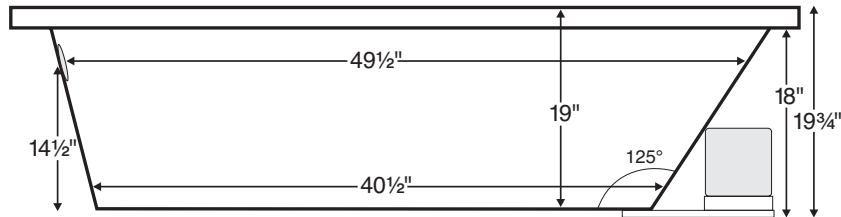

### Wyndham 1

MODEL # 5  
59.75" x 35.75" x 19.75"

#### GENERAL SPECIFICATIONS

**Material** - Acrylic

**Installation** - Drop-in (cannot be undermounted)

**Plumbed Weight** - 125 lbs / 57 kg

**Soaker Weight** - 100 lbs / 45 kg

**Average Fill** - 39 gal to above jet level

**Maximum Fill** - 57 gal to overflow

NOTE: Filling this tub to the maximum may require an above average size or dedicated water heater.

Numbered areas on tub deck represent possible locations to install cleaning systems, faucets and other fixtures.  
Shown with Air Massage and Ultra Whirlpool Package.

**IMPORTANT:**  
Air baths and tubs with a pre-leveled foam base or frame system add 2-3" to overall tub height.