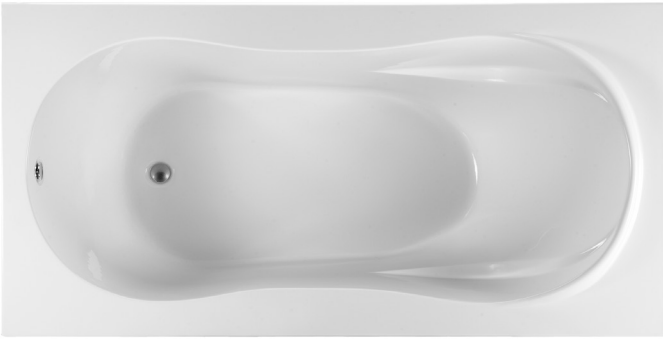

Reflection 1

<b>MODEL 45</b>		
<b>71.25" x 35.75" x 22.25"</b>		
DROP-IN (cannot be undermounted) <i>Not recommended as a tub/shower combination</i> 80 gal to overflow		
<b>Acrylic CXL™</b>		<b>DoloMatte™</b>
100 lbs / 45 kg	<SOAKER>	113 lbs / 51 kg
185 lbs / 84 kg	<PLUMBED>	198 lbs / 90 kg
Filling this tub to the maximum may require an above average size or dedicated water heater.		

Numbered areas on tub deck represent possible locations to install cleaning systems, faucets and other fixtures. Shown with Air Massage and Ultra Whirlpool Package.

**IMPORTANT:** Air baths and tubs with a pre-leveled foam base or frame system add 2-3" to overall tub height.