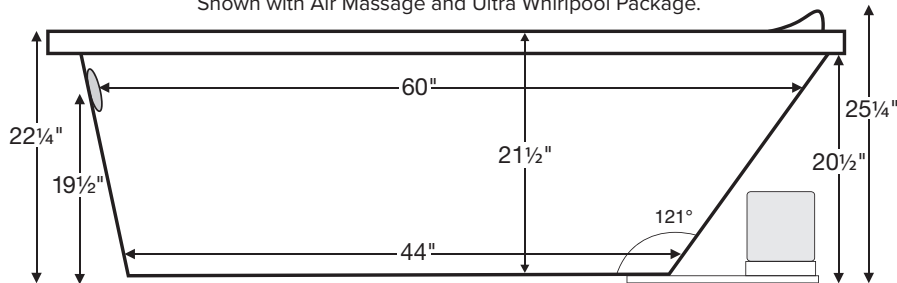

Reflection 1

<b>MODEL 45</b>		
<b>71.25" x 35.75" x 22.25"</b>		
DROP-IN (cannot be undermounted) <i>Not recommended as a tub/shower combination</i> 80 gal to overflow		
<b>Acrylic CXL™</b>		<b>DoloMatte™</b>
100 lbs / 45 kg	<SOAKER>	113 lbs / 51 kg
185 lbs / 84 kg	<PLUMBED>	198 lbs / 90 kg
Filling this tub to the maximum may require an above average size or dedicated water heater.		

Numbered areas on tub deck represent possible locations to install cleaning systems, faucets and other fixtures. Shown with Air Massage and Ultra Whirlpool Package.

**IMPORTANT:** Air baths and tubs with a pre-leveled foam base or frame system add 2-3" to overall tub height.

**IMPORTANT ORDERING & INSTALLATION INFORMATION**

- Before ordering or installing, please consider future access to equipment.
- Add proper bedding compound to fully level and support bottom of tub.
- When equipped with an air bath package, pre-leveled foam base or frame system, overall tub height is increased by approx. 2-3" and is designed to install on a flat, level subfloor.
- Radiance placed on airbath floor will affect placement of air jets.
- System components may extend beyond the perimeter of deck.
- Please measure tub **on-site** before building tub decking.
- Advise MTI when planning to use a glass enclosure. Relocation of controls may be necessary.
- Suction and control locations may vary.