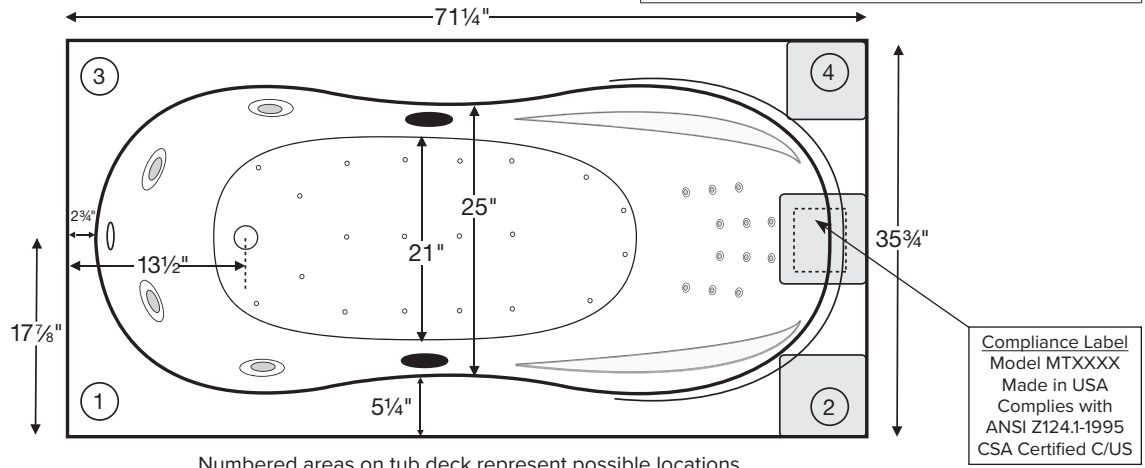

Reflection 1

<b>MODEL 45</b>		
<b>71.25" x 35.75" x 22.25"</b>		
DROP-IN (cannot be undermounted) <i>Not recommended as a tub/shower combination</i> 80 gal to overflow		
<b>Acrylic CXL™</b>		<b>DoloMatte™</b>
100 lbs / 45 kg	<SOAKER>	113 lbs / 51 kg
185 lbs / 84 kg	<PLUMBED>	198 lbs / 90 kg
Filling this tub to the maximum may require an above average size or dedicated water heater.		

Numbered areas on tub deck represent possible locations to install cleaning systems, faucets and other fixtures. Shown with Air Massage and Ultra Whirlpool Package.

**IMPORTANT:** Air baths and tubs with a pre-leveled foam base or frame system add 2-3" to overall tub height.

**IMPORTANT ORDERING & INSTALLATION INFORMATION**

- Before ordering or installing, please consider future access to equipment.
- Add proper bedding compound to fully level and support bottom of tub.
- When equipped with an air bath package, pre-leveled foam base or frame system, overall tub height is increased by approx. 2-3" and is designed to install on a flat, level subfloor.
- Radiance placed on airbath floor will affect placement of air jets.
- System components may extend beyond the perimeter of deck.
- Please measure tub **on-site** before building tub decking.
- Advise MTI when planning to use a glass enclosure. Relocation of controls may be necessary.
- Suction and control locations may vary.