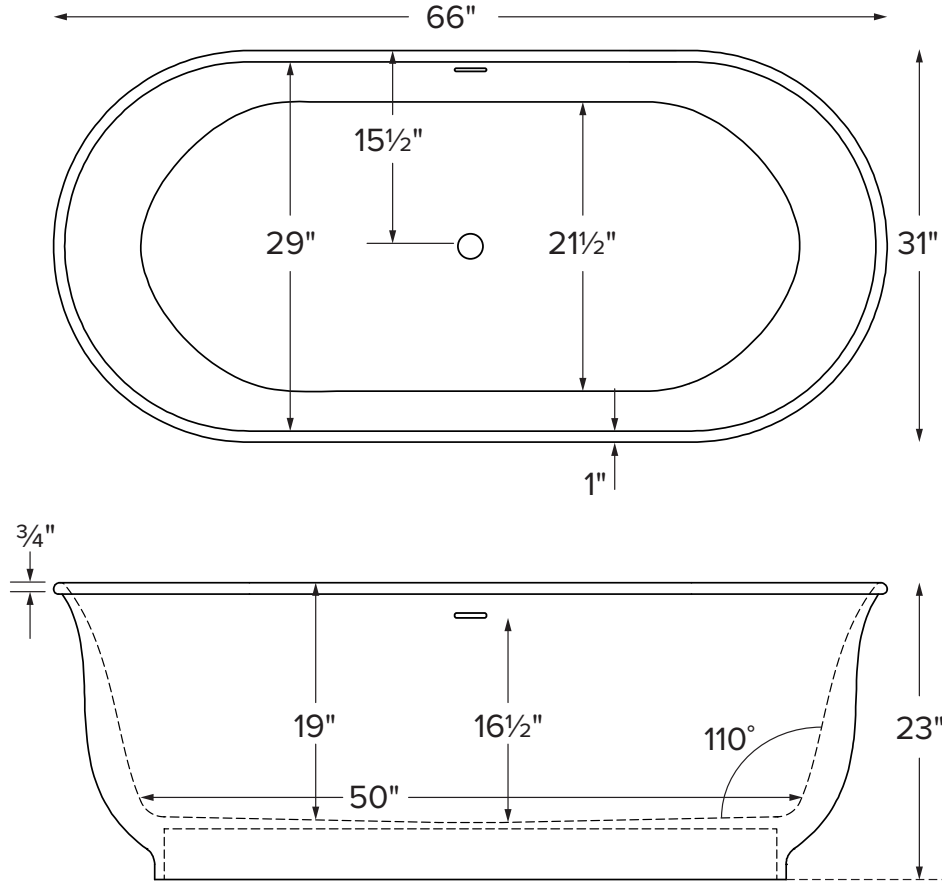

Hamilton (#403)

66" x 31" x 23"

Features an integrated slotted overflow.

GENERAL SPECIFICATIONS:

Material - Mineral Composite

Installation - Freestanding - *cannot be undermounted*
Not recommended as a tub / shower combination.

Soaker Weight - 263 lbs / 119 kg

Maximum Fill - 80 gal to overflow

NOTE: *Filling this tub to the maximum may require an above average size or dedicated water heater.*

ELECTRICAL SPECIFICATIONS

Required Electrical Service - 110 Volt