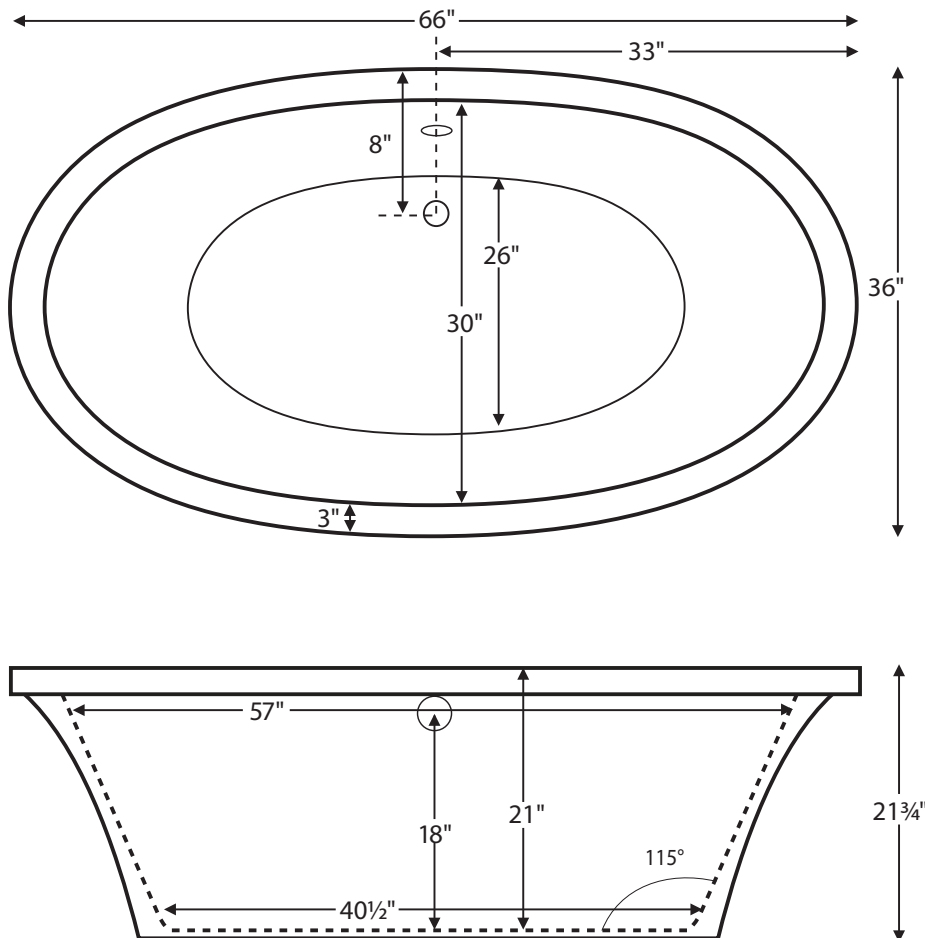

MBOFS6636

66" x 36.75" x 21.75"

GENERAL SPECIFICATIONS:

Installation: Freestanding

Material: Acrylic

Soaker Weight: 130 lbs / 58.97 kg

Maximum Fill: 86 gal to overflow

NOTE: Filling this tub to the maximum may require an above average size or dedicated water heater.

IMPORTANT ORDERING & INSTALLATION INFORMATION:

- This tub model includes an access panel as a standard feature for drain, optional Virtual Spout, and on select models, valve set installation.
- Access panel is visibly located behind the waste and overflow. Please consider access panel visibility before ordering and when planning final installation position.
- Access panel dimensions vary according to tub model and design. Tubs featuring an integrated faucet deck for valve installation will have a larger opening and panel size for easier installation.
- Access panel can be eliminated by request at the time of ordering, which will increase installation difficulty.
- The Virtual Spout is installed below the water level of the tub. MTI supplies a Wilkins dual check valve and an Acme in-wall atmospheric vent to prevent backsiphonage. However, some areas of the country require additional backflow prevention when water is introduced to the bath below the water level. Please check local codes.
- Options listed cannot be combined with Designer Collection options.

• Before discarding tub crate, check for accessories that may be packaged inside.
 • All product measurements are ±1/2".
 • Specifications and configurations are subject to change without notice.
 • Measurements herein supersede all others published prior to publication date below.