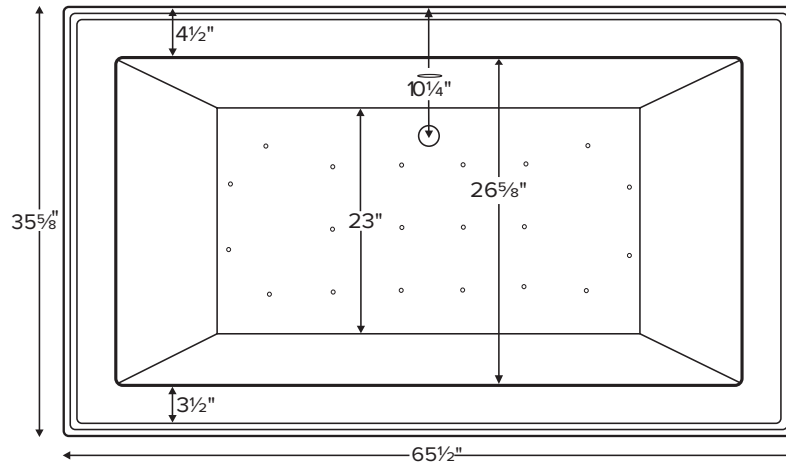

Designer Collection Tubs

Madelyn 3

MODEL #: 136

65.5" x 35.625" x 23.5"

Optional pedestal: 56" x 25" x 2"

Shown with optional pedestal

GENERAL SPECIFICATIONS

Material - Acrylic

Installation - Freestanding

Soaker Weight - 155 lbs / 71 kg

Maximum Fill - 80 gal to overflow

NOTE: Filling this tub to the maximum may require an above average size or dedicated water heater.

Requires use of a wall-mounted or freestanding tub filler.

Shown with Air Massage Package.

IMPORTANT

Optional pedestal base ships attached to tub and must be ordered at time of purchase to ensure proper fit and finish.

Drain Rough-In Measurements

A	B	C
3 1/2"	10 1/4"	6 3/4"