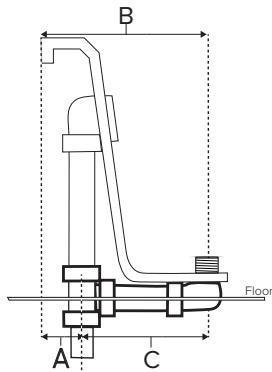

Installation - Freestanding

Soaker Weight - 155 lbs / 71 kg

Maximum Fill - 80 gal to overflow

NOTE: Filling this tub to the maximum may require an above average size or dedicated water heater.

Requires use of a wall-mounted or freestanding tub filler.

Shown with Air Massage Package.

IMPORTANT

Optional pedestal base ships attached to tub and must be ordered at time of purchase to ensure proper fit and finish.

Drain Rough-In Measurements

A	B	C
3 1/2"	10 1/4"	6 3/4"

- Before discarding tub crate, check for accessories that may be packaged inside.
- All product measurements are $\pm 1/2"$.
- Specifications and configurations are subject to change without notice.
- Measurements herein supersede all others published prior to publication date below.