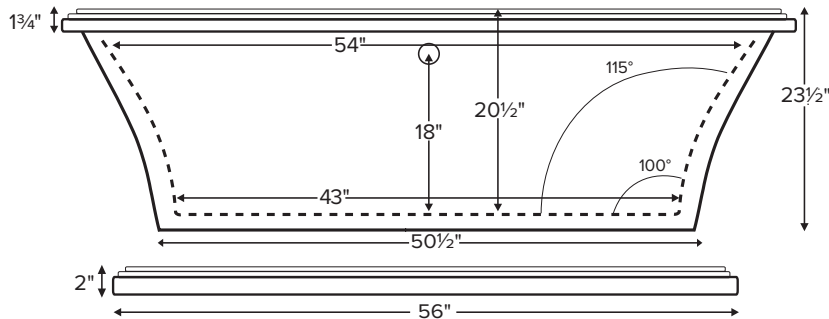

Designer Collection Tubs

Madelyn 3

MODEL #: 136

65.5" x 35.625" x 23.5"

Optional pedestal: 56" x 25" x 2"

Shown with optional pedestal

GENERAL SPECIFICATIONS

Material - Acrylic

Installation - Freestanding

Soaker Weight - 155 lbs / 71 kg

Maximum Fill - 80 gal to overflow

NOTE: Filling this tub to the maximum may require an above average size or dedicated water heater.

Requires use of a wall-mounted or freestanding tub filler.

Shown with Air Massage Package.

IMPORTANT

Optional pedestal base ships attached to tub and must be ordered at time of purchase to ensure proper fit and finish.

Drain Rough-In Measurements

A	B	C
3 1/2"	10 1/4"	6 3/4"