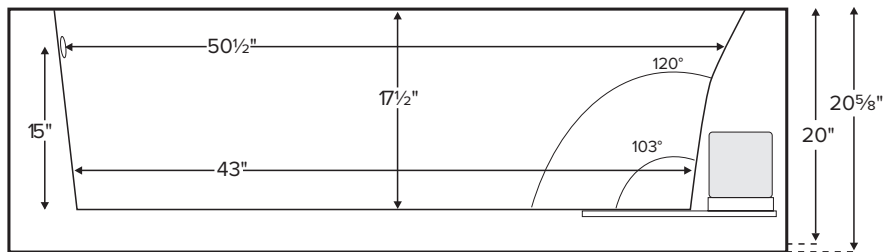

Features integral skirting and tile flange.

Designer Collection Tubs

Cameron 1

MODEL # 151

60" x 32" x 20.625"

GENERAL SPECIFICATIONS

Material - Acrylic

Installation - Alcove

Plumbed Weight - 130 lbs / 59 kg

Soaker Weight - 105 lbs / 48 kg

Average Fill - 30 gal to above jet level

Maximum Fill - 57 gal to overflow

NOTE: Filling this tub to the maximum may require an above average size or dedicated water heater.

Requires use of a wall-mounted tub filler.
Numbered areas on tub deck represent possible locations to install cleaning systems stub-out under the tub deck.

Shown with Air Massage and Ultra Whirlpool Package.