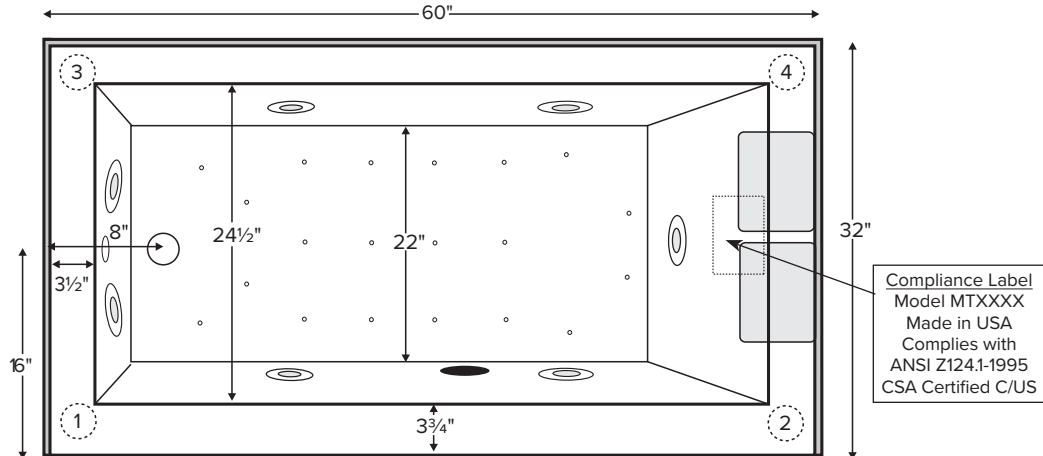

Features integral skirting and tile flange.

Designer Collection Tubs

Cameron 1

MODEL # 151

60" x 32" x 20.625"

GENERAL SPECIFICATIONS

Material - Acrylic

Installation - Alcove

Plumbed Weight - 130 lbs / 59 kg

Soaker Weight - 105 lbs / 48 kg

Average Fill - 30 gal to above jet level

Maximum Fill - 57 gal to overflow

NOTE: Filling this tub to the maximum may require an above average size or dedicated water heater.

Requires use of a wall-mounted tub filler.
Numbered areas on tub deck represent possible locations to install cleaning systems stub-out under the tub deck.

Shown with Air Massage and Ultra Whirlpool Package.