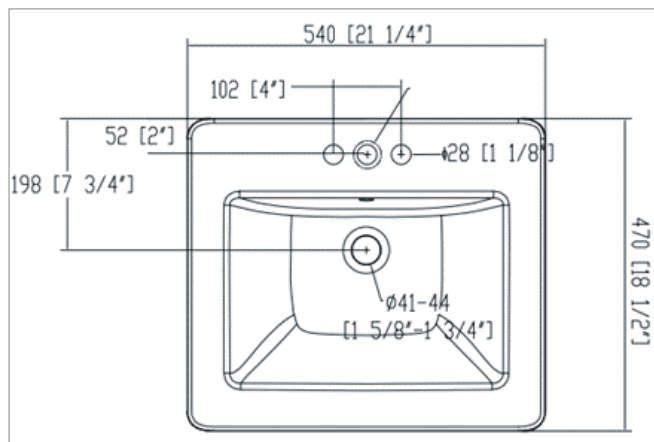

MSI PORCELAIN SINKS

OVERMOUNT WHITE RECTANGLE 2118

SIN-POR-VOMRECWHT-2118

Enhance the elegance of your bathroom with this White Rectangle Porcelain Sink, measuring 21" x 18" with a spacious 8" deep basin. Featuring a sleek overmount design and a single overflow hole, this sink is perfect for master baths, guest baths, and powder rooms.

Elevate your daily routine with the understated luxury of this white rectangle porcelain sink, designed to meet both your functional and aesthetic needs.

DRAWING:

SPECS

Finish: 21¼" x 18½"

Bowl Size: 16⅜" x 11⅜"

Depth: 7⅜"

Drain Opening: 1⅞"

Installation: **Overmount**

Finish: **Porcelain**

Minimum Cabinet Size: **24"**

Color: **White**

These sinks are listed by the International Association of Plumbing and Mechanical Officials as meeting the requirements of the Uniform Plumbing Code.