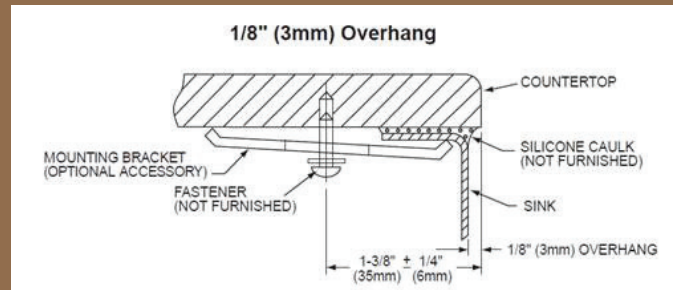

Electronic Template Mounting Option
(Download DXF File from www.msisurfaces.com)
NOTE: THIS UNDERMOUNT SINK IS DESIGNED TO MOUNT TO SOLID SURFACE (NON-LAMINATE) COUNTERTOP ONLY.

MSI

Making Dream Surfaces Attainable

2095 N. Batavia St Orange, CA 92865

Phone: (714) 685-7500

Fax: (714) 685-7600

www.msisurfaces.com