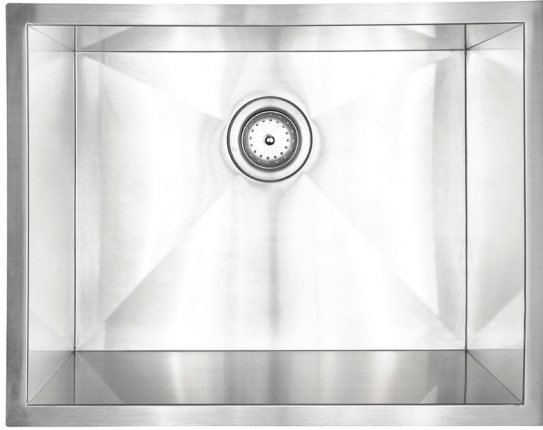

# MSI STAINLESS STEEL SINKS

### SIN-16-SINBWL-WEL-2318

This handcrafted stainless-steel sink has a contemporary look that's sure to earn compliments.

Constructed with 16-gauge stainless steel for reliable durability, it offers one generously sized basin that's 10" deep. An ideal choice for those who don't want to sacrifice style for practicality, this sink is not only handsome, it includes sound shielding pads as well as a gorgeous muted finish that helps minimize water spots and small scratches.

Long lasting quality and elegance come together in this popular sink.

# SPECS

Overall Size: **23" x 18"**

Bowl Size: **21" x 16"**

Thickness: **16G**

Depth: **10"**

Drain Opening: **3½"**

Type: **Handcrafted**

Finish: **Satin Brushed**