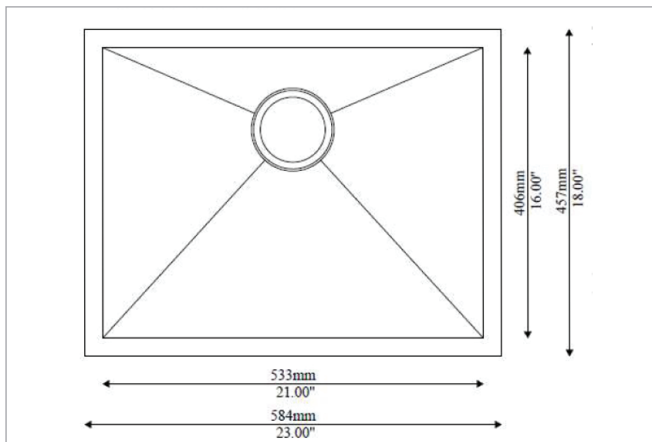

### SIN-16-SINBWL-WEL-2318

This handcrafted stainless-steel sink has a contemporary look that's sure to earn compliments.

Constructed with 16-gauge stainless steel for reliable durability, it offers one generously sized basin that's 10" deep. An ideal choice for those who don't want to sacrifice style for practicality, this sink is not only handsome, it includes sound shielding pads as well as a gorgeous muted finish that helps minimize water spots and small scratches.

# SPECS

Overall Size: **23" x 18"**

Bowl Size: **21" x 16"**

Thickness: **16G**

Depth: **10"**

Drain Opening: **3½"**

Type: **Handcrafted**

Finish: **Satin Brushed**