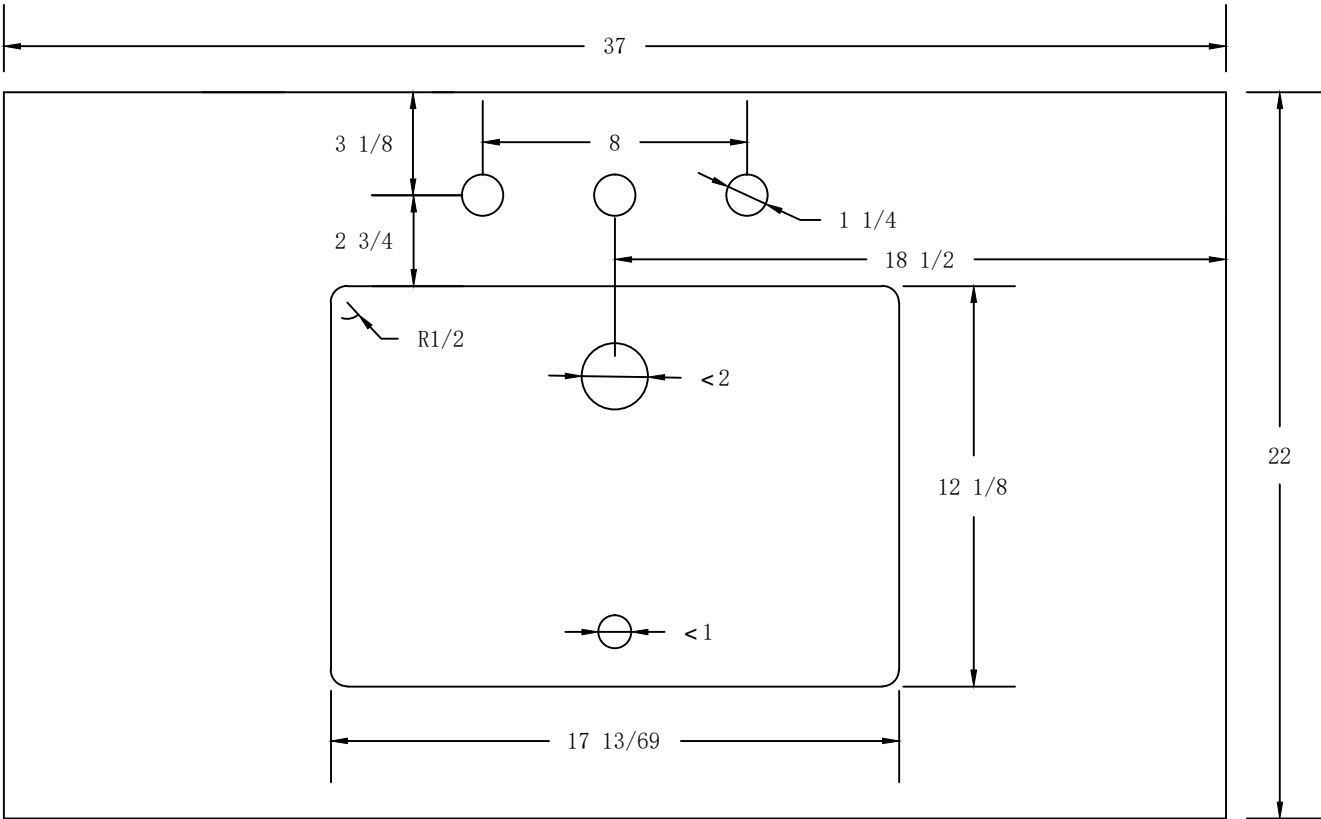

31 x 22 Vanity Top Specs

37 x 22 Vanity Top Specs

49 x 22 Vanity Top Specs

61 x 22 Double Sink Vanity Top Specs

61 x 22 Single Sink Vanity Top Specs