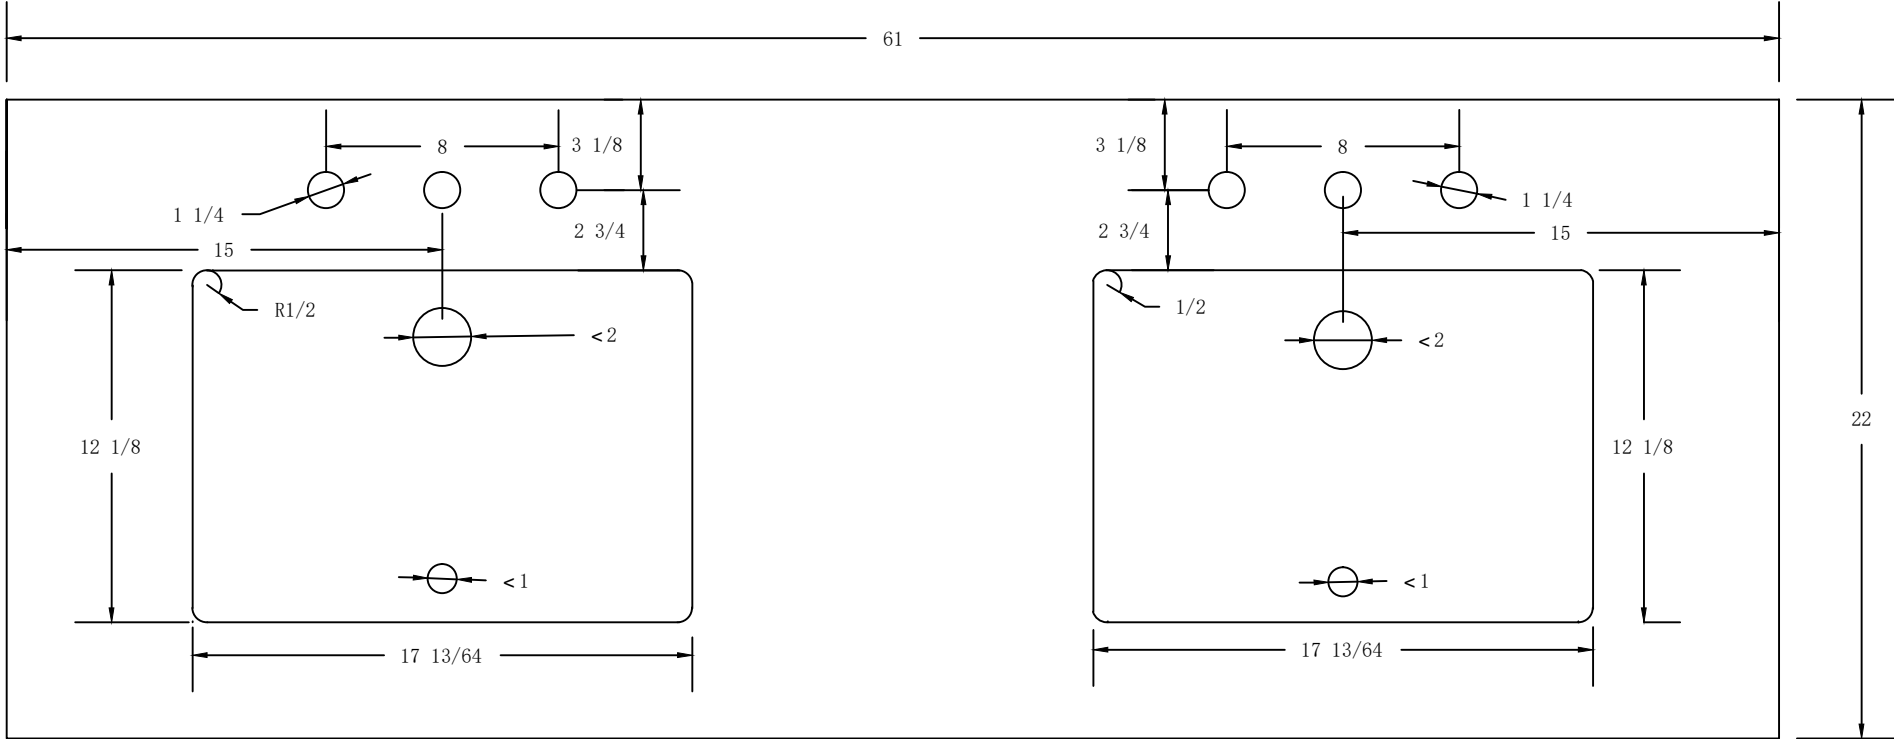

31 x 22 Vanity Top Specs

37 x 22 Vanity Top Specs

49 x 22 Vanity Top Specs

61 x 22 Double Sink Vanity Top Specs

61 x 22 Single Sink Vanity Top Specs