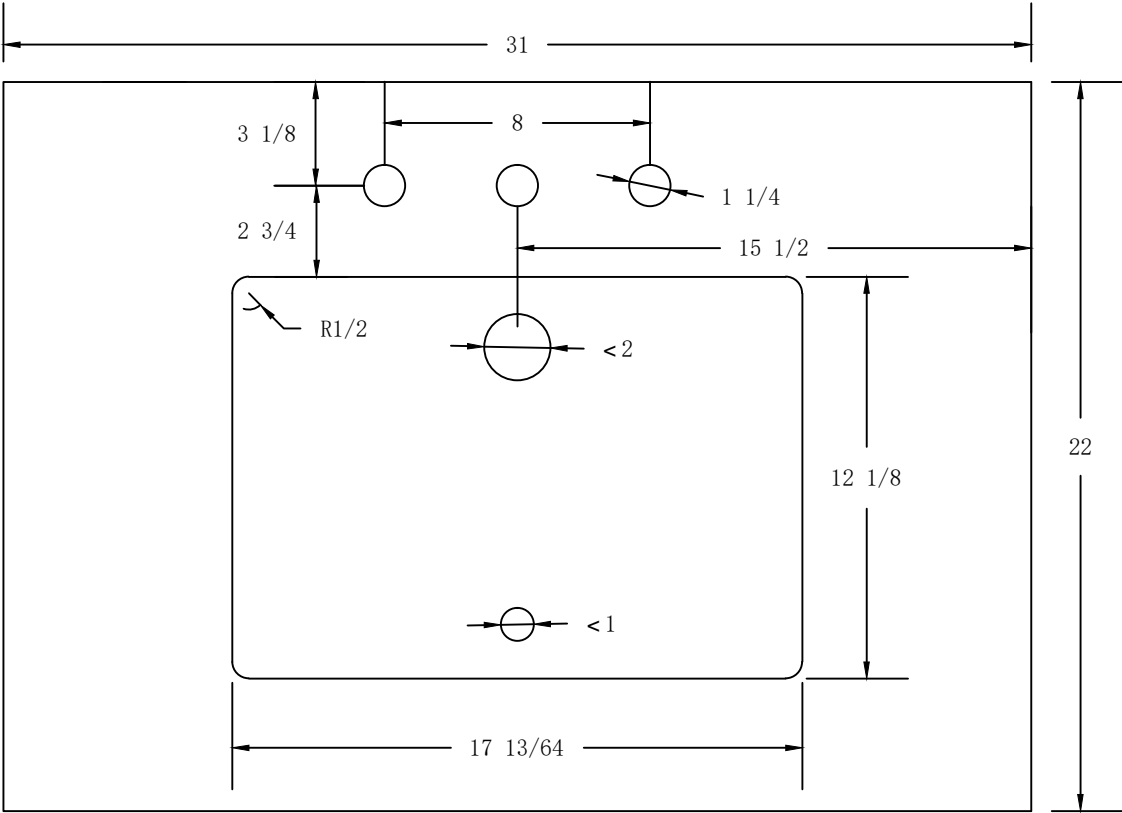

31 x 22 Vanity Top Specs

37 x 22 Vanity Top Specs

49 x 22 Vanity Top Specs

61 x 22 Double Sink Vanity Top Specs

61 x 22 Single Sink Vanity Top Specs