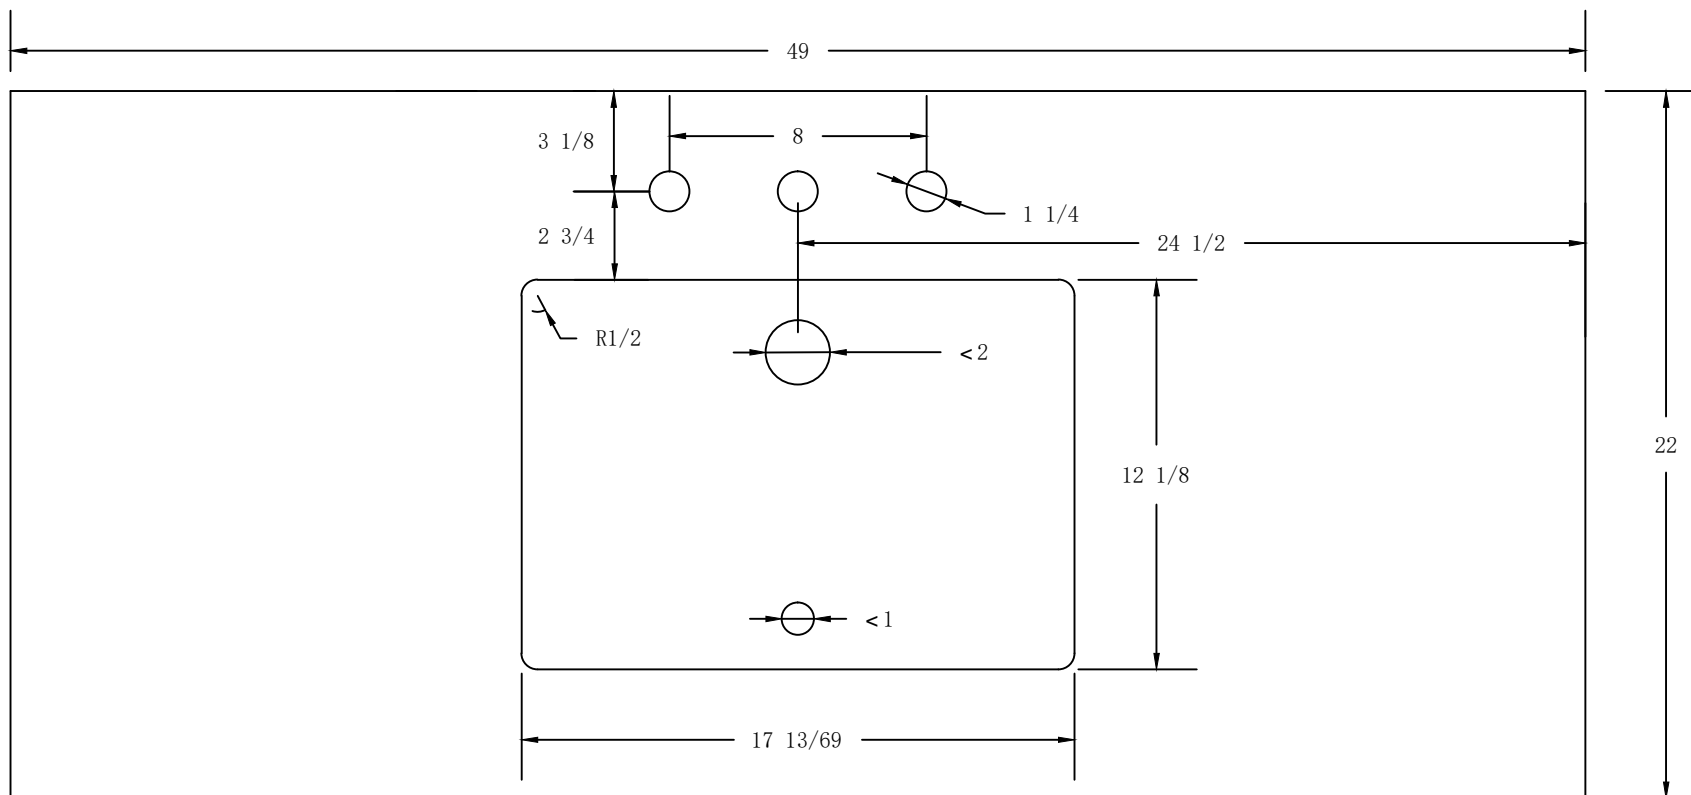

31 x 22 Vanity Top Specs

37 x 22 Vanity Top Specs

49 x 22 Vanity Top Specs

61 x 22 Double Sink Vanity Top Specs

61 x 22 Single Sink Vanity Top Specs