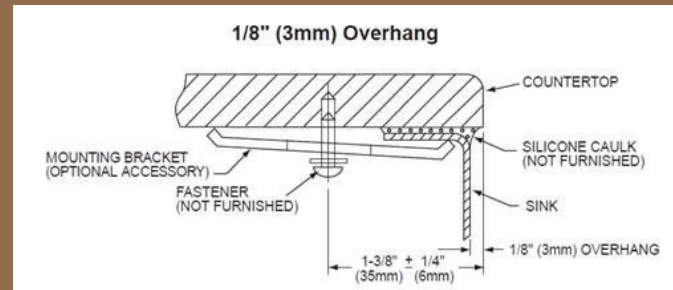

DRAWING:

SPECS

Overall Size: **23³/₈" x 17³/₄"**

Bowl Size: **21³/₈" x 16³/₄"**

Thickness: **18G**

Depth: **8"**

Drain Opening: **3¹/₂"**

Installation: **Undermount**

Finish: **Satin Brushed**

Stainless Steel Grade: **304**

Minimum Cabinet Size: **27"**

Matching Grid: **SIN-18-GRID-2318**

Sound dampening pad with spray undercoating

These sinks are listed by the International Association of Plumbing and Mechanical Officials as meeting the requirements of the Uniform Plumbing Code.