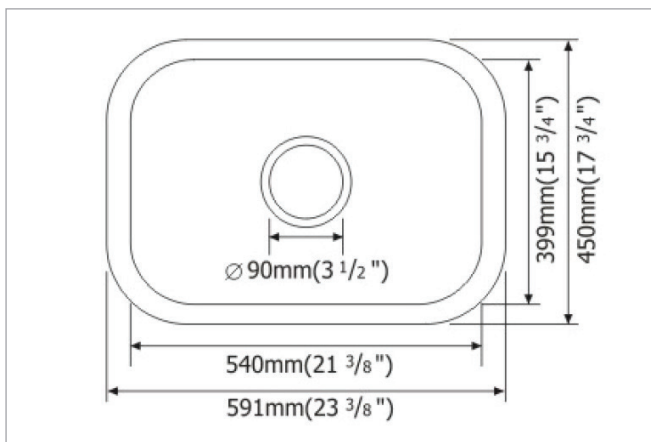

MSI STAINLESS STEEL SINKS

SINGLE BOWL 2318

SIN-18-SINBWL-2318

This rectangular single bowl 18-gauge stainless steel undermount sink is the perfect choice for islands, bar areas, laundries, and outdoor kitchens.

Sized to fit in nearly any space, its rounded rectangular shape and generous 8" deep basin accommodates a range of cookware and dishes with ease.

With sound shielding pads that make for a quiet washing experience to a beautiful brushed satin finish that minimizes water spots and small scratches, this sink works overtime to ensure your satisfaction. **Strainer included and stainless-steel grid available as an option.**

DRAWING:

SPECS

Overall Size: **23³/₈" x 17³/₄"**

Bowl Size: **21³/₈" x 16³/₄"**

Thickness: **18G**

Depth: **8"**

Drain Opening: **3¹/₂"**

Installation: **Undermount**

Finish: **Satin Brushed**

Stainless Steel Grade: **304**

Minimum Cabinet Size: **27"**

Matching Grid: **SIN-18-GRID-2318**

Sound dampening pad with spray undercoating

These sinks are listed by the International Association of Plumbing and Mechanical Officials as meeting the requirements of the Uniform Plumbing Code.