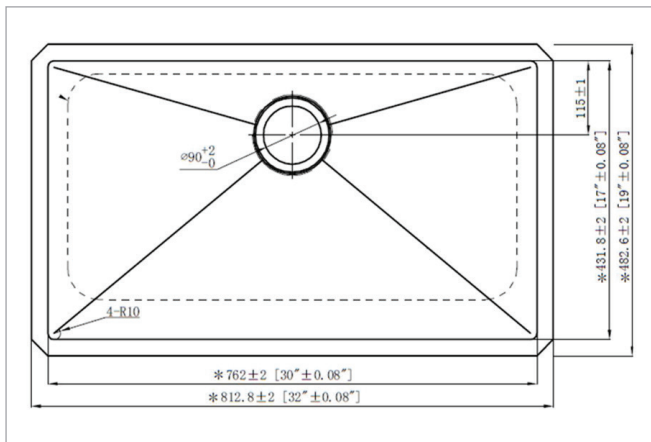

MSI STAINLESS STEEL SINKS

SINGLE BOWL HANDCRAFTED 3219

SIN-16-SINBWL-WEL-3219

This handcrafted single bowl stainless steel undermount sink is just what the chef ordered. Constructed with 16-gauge stainless steel for reliable durability, it offers one generously sized 30x17" basin that's 10" deep.

Long lasting quality and elegance come together in this popular large basin sink. **Matching grid and strainer included.**

DRAWING:

SPECS

Overall Size: **32" x 19"**

Bowl Size: **30" x 17"**

Thickness: **16G**

Depth: **10"**

Drain Opening: **3½"**

Type: **Handcrafted**

Finish: **Satin Brushed**

Stainless Steel Grade: **304**

Minimum Cabinet Size: **35"**

Matching Grid: **SIN-16-GRID-WEL-3219**

Sound dampening pad with spray undercoating