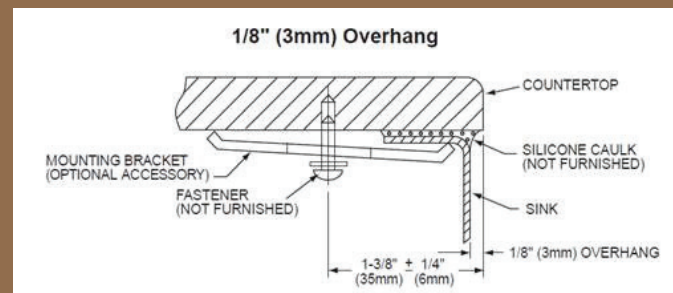

Electronic Template Mounting Option
(Download DXF File from www.msisurfaces.com)
NOTE: THIS UNDERMOUNT SINK IS DESIGNED TO MOUNT TO SOLID SURFACE (NON-LAMINATE) COUNTERTOP ONLY.

MSI

Making Dream Surfaces Attainable

2095 N. Batavia St Orange, CA 92865

Phone: (714) 685-7500

Fax: (714) 685-7600

www.msisurfaces.com