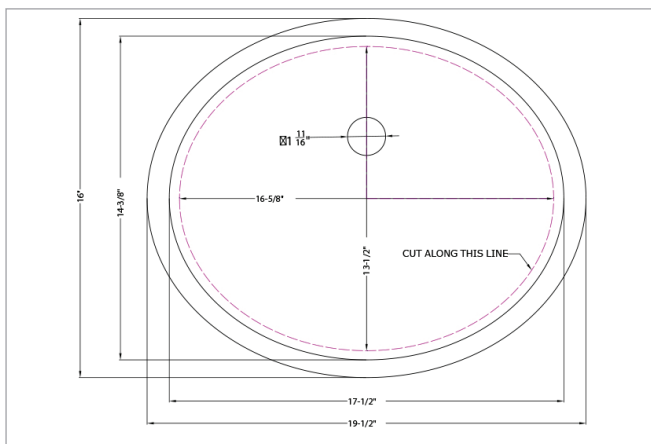

MSI PORCELAIN SINKS

VANITY BISQUE OVAL PORCELAIN 1714

SIN-POR-UNDOVLBISQ-1714

Oval in shape, this beautiful bisque 19 1/2" undermount vanity sink is crafted of durable porcelain to meet the demands of everyday use.

Its slight coloring and classic shape work well with a wide variety of design styles in master baths, guest baths, and powder rooms.

Easy to clean, this porcelain sink features an 8 1/8" deep basin and single overflow hole, making it as practical as it is elegant.

The perfect complement to your bathroom vanity top, you can count on this sink to provide years of enduring beauty.

DRAWING:

SPECS

Overall Size: 19½" x 16"

Bowl Size: 17½" x 14¾"

Depth: 8⅛"

Drain Opening: 1⅞"

Installation: Undermount

Finish: Porcelain

Minimum Cabinet Size: 23"

These sinks are listed by the International Association of Plumbing and Mechanical Officials as meeting the requirements of the Uniform Plumbing Code.