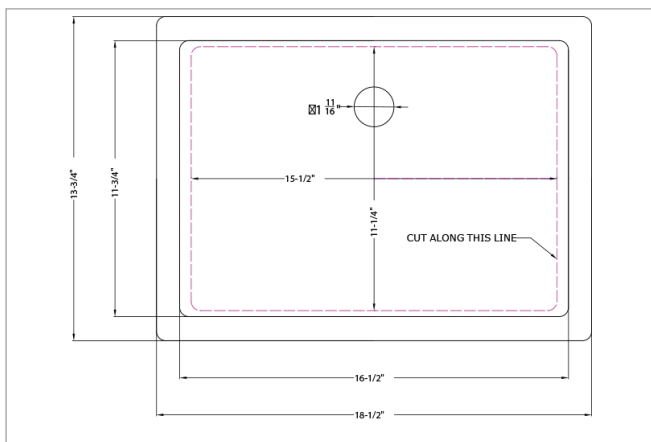

## WHITE PORCELAIN SINK 18X13

**SIN-POR-UNDRECWHT-1813**

This beautiful white rectangular undermount vanity sink is crafted of durable porcelain to meet the demands of everyday use.

Its neutral white hue and contemporary design work well with a wide variety of decorative styles, from transitional to modern.

Easy to clean, this porcelain sink features an 8" curved basin and overflow hole, making it as practical as it is elegant.

The perfect complement to your bathroom vanity top, you can count on this sink to provide years of enduring beauty.

# SPECS

Overall Size: **18½" x 13¾"**

Bowl Size: **16½" x 11¾"**

Depth: **8"**

Drain Opening: **1<sup>11</sup>/<sub>16</sub>"**

Installation: **Undermount**

Finish: **Porcelain**

Minimum Cabinet Size: **21"**