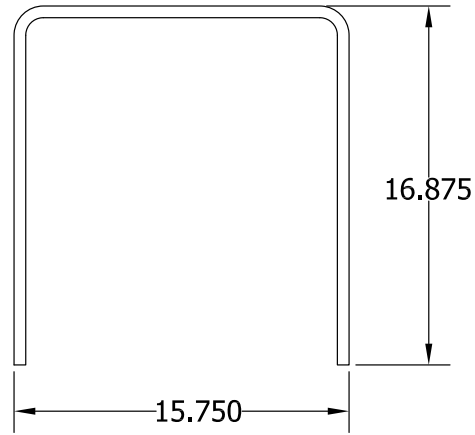

## Solid Surface Bench

**! WARNING** MrSteam solid surface bench is rated for a maximum load of 275 lbs

- Matte, White Solid Surface
- Portable

**FOR ILLUSTRATIVE PURPOSES ONLY. IMPORTANT NOTE: FOR SAFE AND TROUBLE FREE INSTALLATION**