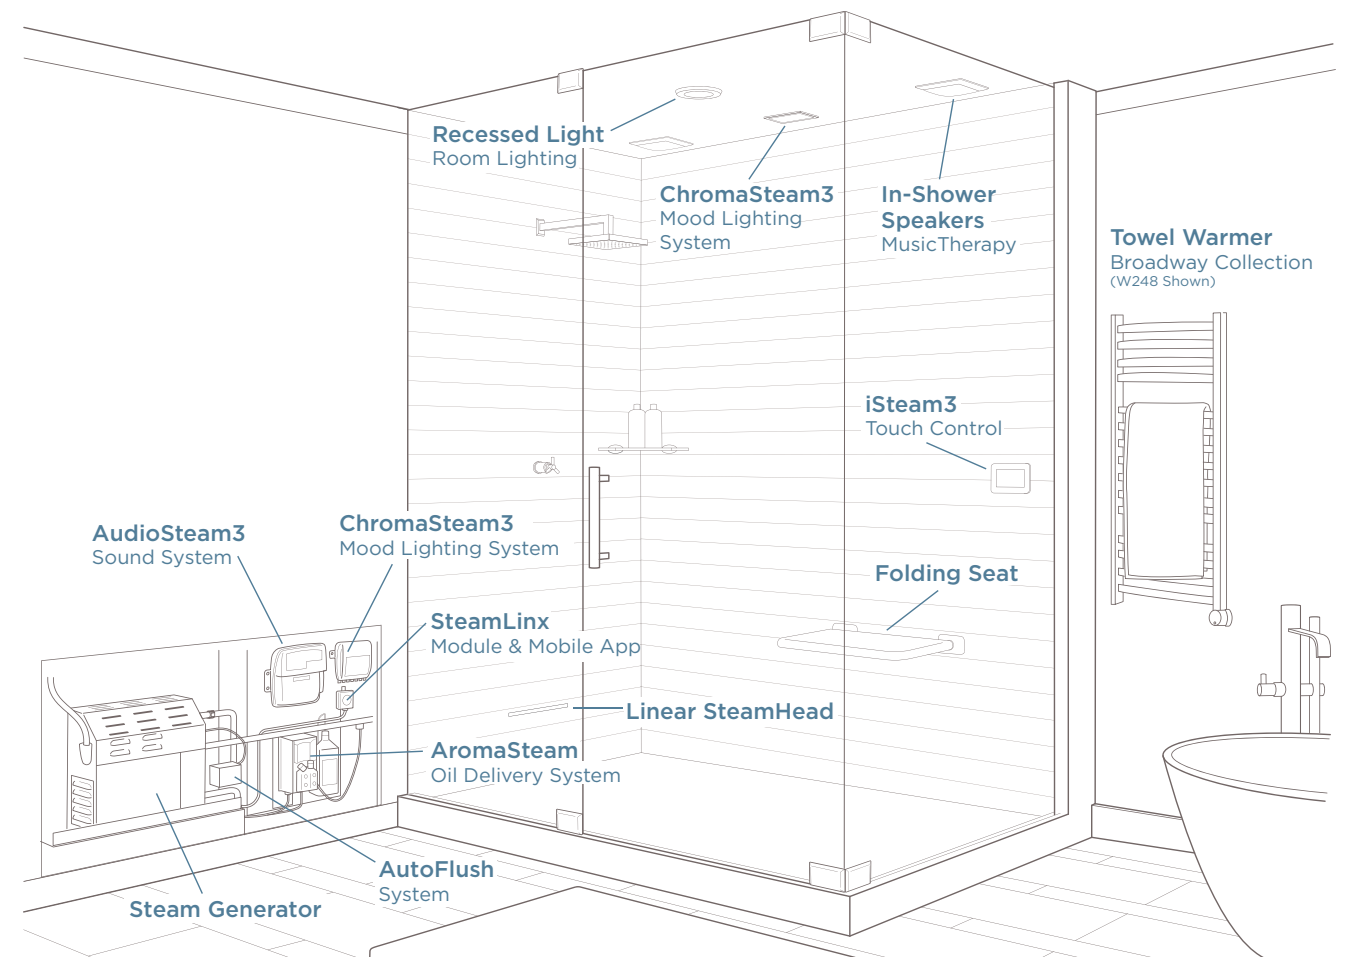

ITEMPO® CLASSIC CONTROL

The iTempo Control is elegant and easy to use. Flush-mounted and available in a variety of designer finishes, the iTempo matches with any bathroom decor.

ULTIMATE WELLNESS PACKAGE

CHROMATHERAPY – THE CHROMASTEAM3 SYSTEM
Make each steam match your mood by selecting a lighting color directly from your control. Fascia available in black or white.

AROMATHERAPY – THE AROMASTEAM SYSTEM
MrSteam's Aroma Fragrances are specially formulated and packaged for use with the AromaSteam system. Each aromatic fragrance offers a distinct scent with characteristic benefits. These long-lasting 1-liter bottles (33 oz.) work in conjunction with the AromaSteam metering pump. The fragrance mixes with steam to create a rich AromaTherapy experience.

MUSIC THERAPY – THE AUDIO SYSTEM
Using Bluetooth® technology, the AudioSteam3 works directly with the iSteam®3 control. You can also connect the Audio@Home to your mobile phone or device for a steamy sound experience. Connect your device to Pandora, Spotify, Audible or iHeart Music and tune in to a more relaxing steam. Speakers are available in black or white, square or round.

Bring wellness into your home.

For illustrative purposes only. Consult with qualified designer, architect or contractor for steam room construction details and proper product placement.

A MrSteam steam shower is an effortless and life-changing upgrade. With just three easy steps and a variety of custom options available, our steam showers allow you to enjoy the healthful benefits of nature's oldest therapy.