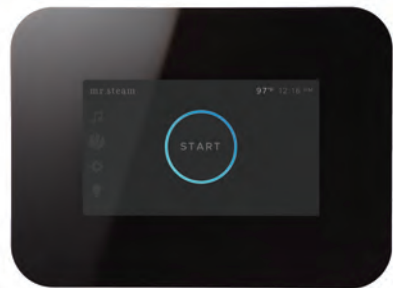

Comprehensive wellness at your fingertips.

With our steam room controls, customization is easy. Controls may be selected à la carte or as part of a complete package for an even more simplified shopping experience. Each one is compatible with every MrSteam generator. With the SteamLinx® module and mobile app, you can access your steam shower from anywhere, creating a personalized experience right from your smartphone or mobile device.