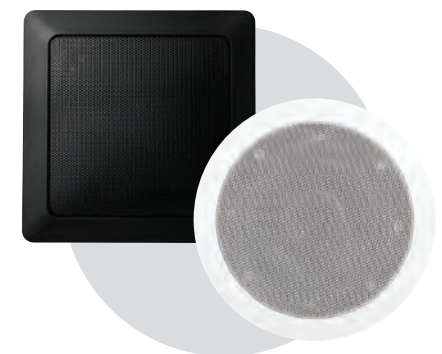

AROMATHERAPY – THE AROMASTEAM SYSTEM
MrSteam's Aroma Fragrances are specially formulated and packaged for use with the AromaSteam system. Each aromatic fragrance offers a distinct scent with characteristic benefits. These long-lasting 1-liter bottles (33 oz.) work in conjunction with the AromaSteam metering pump. The fragrance mixes with steam to create a rich AromaTherapy experience.

MUSIC THERAPY – THE AUDIO SYSTEM
Using Bluetooth® technology, the AudioSteam3 works directly with the iSteam®3 control. You can also connect the Audio@Home to your mobile phone or device for a steamy sound experience. Connect your device to Pandora, Spotify, Audible or iHeart Music and tune in to a more relaxing steam. Speakers are available in black or white, square or round.