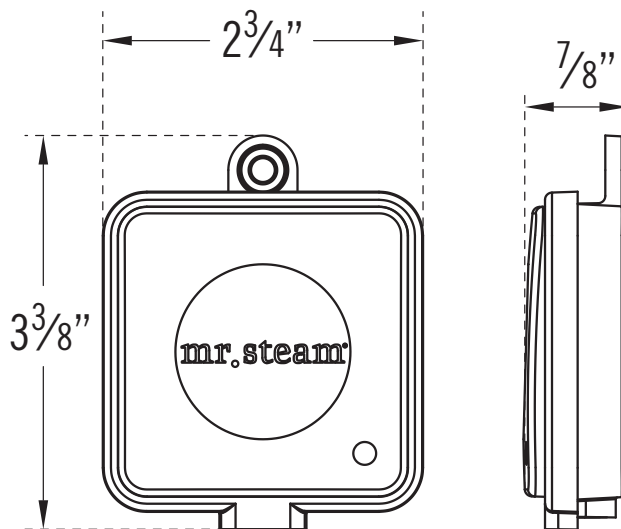

SteamLinx™

BOX CONTENT

- SteamLinx Generator Module
- SteamLinx Router Module
- 6 foot Ethernet Cord
- Power Adapter

SteamLinx

Introducing the latest Mobile Steam Room Technology, the SteamLinx Mobile System. SteamLinx allows for seamless control of essential steam room functionality using your smart phone or mobile device.

Included in all Dream & Butler Packages.

Works with all MrSteam Controls

App available for download from Google Play and the App Store

FOR ILLUSTRATIVE PURPOSES ONLY.

IMPORTANT NOTE: FOR SAFE AND TROUBLE FREE INSTALLATION visit mrsteam.com before installation to download the Installation, Operation and Maintenance Manual or refer to the manual provided with the unit.

MODEL	PROJECT INFORMATION	
SteamLinx	Location:	Contractor:
	Architect:	Submitted By:
	Engineer:	Date:
Notes: