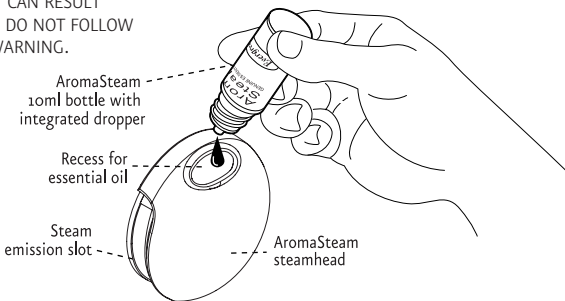

Using Mr.Steam® Essential Oils

mr.steam®

Enjoy AromaSteam™ essential oils by placing a drop or two, into your AromaSteam steam-head as shown in the illustration. Only use Mr.Steam® AromaSteam essential oils in a Mr.Steam AromaSteam steamhead.

! CAUTION

Use essential oils with caution. Essential oils are for external use only. Keep out of reach of children. Essential oils are highly concentrated and are potent substances and should not be applied directly to the skin as they can be irritants. Use essential oils with caution.

! CAUTION

Place the drops into the Mr.Steam AromaSteam steamhead recess prior to turning on the steambath. Do not place drops in a hot steam head as **SERIOUS INJURY CAN RESULT IF YOU DO NOT FOLLOW THIS WARNING.**

! CAUTION

Start with one drop to gauge strength and suitability. Limit to a maximum of a few drops during a steambathing session.

! CAUTION

Some people may find that the aroma makes them dizzy and the user should exit the steam bath **IMMEDIATELY**. If skin irritation occurs stop using the oils immediately. Remove any excess oil by washing in mild soap and water. If ingested, rinse mouth with water. Administer water or milk to dilute. Contact a physician immediately.

Tightly close containers when storing oils. Keep away from sources of ignition.

mr.steam®
Sussman-Automatic Corp.®
www.mrsteam.com
info@mrsteam.com

43-20 34th Street
Long Island City, NY 11101
Tel: 1-800-76-STEAM
Fax: (718) 472-3256

9410 S. La Cienega Blvd.,
Inglewood CA 90301
1-800 72 STEAM
Fax: (310) 216-2944

PUR 100406