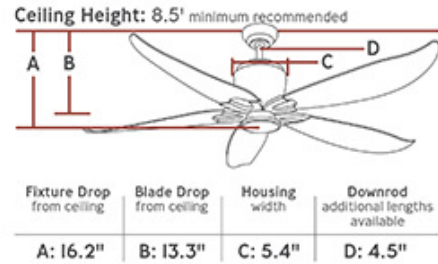

MONTE CARLO

FAN COLLECTIONS

5LLR56RZWD-V1: 56in Lily - Matte White

Specification Images:

Collection: Lily

UPC #:014817583250

Finish: Matte White (RZW)

Blade Finish: Matte White

Blade Finish 2: Undefined

Dimensions:

Diameter:	56"
Weight:	18.0 lbs.
Reverse Switch:	Remote Controlled
Rev. Switch Location:	Remote Transmitter
Motor Size:	120.0 X 25.0
Diameter of Housing:	5.5
Lead Wire Length:	78 inches
Light Kit Included:	Yes
Remote Included:	Hand Remote
Location of Receiver:	Canopy
Remote Group(s):	

Bulbs:

1 - LED Integrated Array 12w 120v - included

Features:

- This fan comes with a light kit.
- Includes a green, energy-efficient DC motor
- This advanced LED technology is carefully designed and selected to consist of the highest quality LED chipsets for superior performance and reliability.
- Integrated LED fixtures that meet the high efficacy LED standards set forth in Title 24 and are listed in the California Energy Commission Appliance database.

Material List:

Safety Listing:

Safety Listed for Damp Locations

Instruction Sheets:

English (5LLR56XXD-V1-ETL-ENG)
French (5LLR56XXD-V1-ETL-CF)

Blade Details:

Blade Group	Diameter	Included	RPM Hi	CFM Hi	Watts Hi	Amps Hi	RPM Med	CFM Med	Watts Med	Amps Med	RPM Low	CFM Low	Watts Low	Amps Low

Monte Carlo reserves the right to revise the design of components of any product due to parts availability or change in safety listing standards without assuming any obligation or liability to modify any products previously manufactured and without notice. This literature depicts a product design that is the sole and exclusive property of Monte Carlo. In compliance with U.S copyright and patent requirements, notification is hereby presented in this form that this literature, or the product it depicts, is not to be copied, altered or used in any manner without the express written consent of, or contrary to the best interests of Monte Carlo.