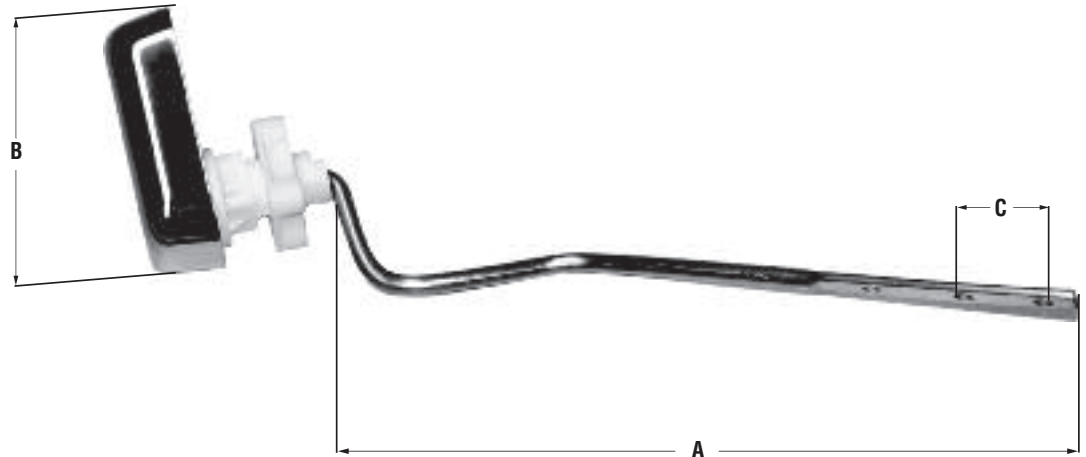

*Decorative
Accessories*

TOILET REPAIR

Flush Levers ProFlo-Briggs Style

MONOGRAM BRASS™

Product Features

- Solid Brass
- Plastic Nut
- Fits Briggs Maelstrom & Vacuity
- For PROFLO PF8212 & PF3612 Series Tanks

Finishes Available

Product Numbers

Product Specifications / Dimensions

ITEM #	FINISH
MB130972	PVD Brushed Nickel
MB130973	Oil Rubbed Bronze

	A	B	C
in.	8	2-5/8	7/8
mm	203.2	66.67	22.22

This carded product comes complete with trilingual installation, operating, care and maintenance instructions. Dimensions are subject to manufacturer's tolerance and can change without notice.