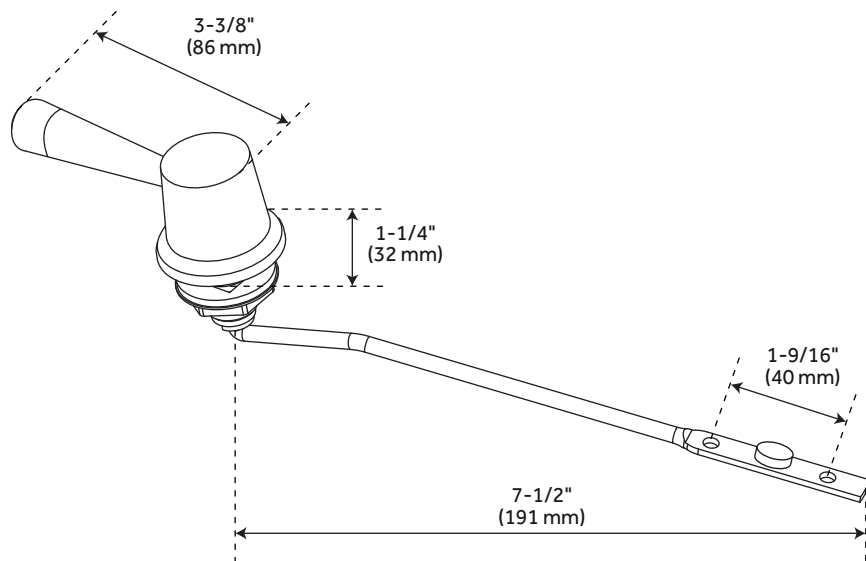

PROVINCETOWN

TOILET TANK LEVER

SKU: 948029

FEATURES

- Material: Brass
- Handle Type: Lever
- Solid brass trip lever and a zinc handle
- Handle Length: 3-3/8".
- Handle Depth: 1-3/8".
- Handle Height: 1-1/4".
- Interior trip lever: 7-1/2".

SIGNATURE HARDWARE LIFETIME WARRANTY

See website for warranty information

All dimensions and specifications are nominal and may vary. Use actual products for accuracy in critical situations.

REVISED 01/17/2020
Code: SH424BN/SH424ORB