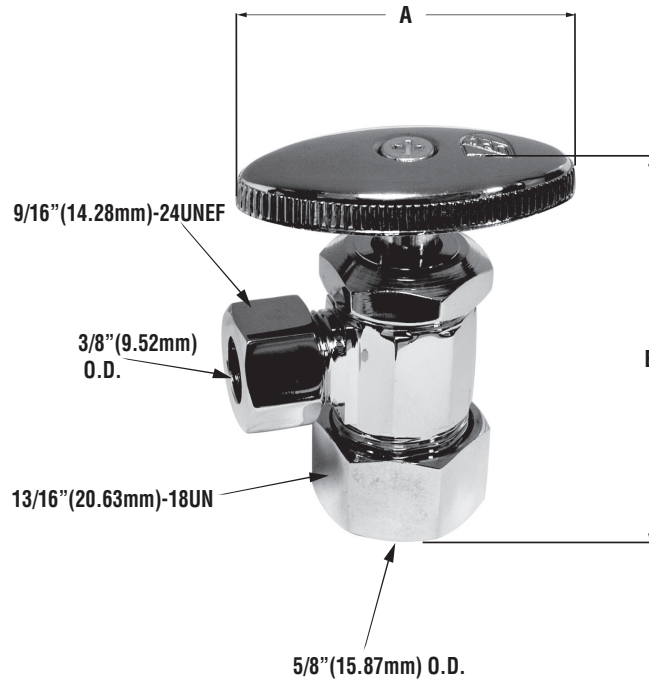

### Product Features

- Brass construction
- 5/8" (15.87mm) O.D. x 3/8" (9.52mm) O.D.
- Metal Handle
- For Toilets & Sinks
- Compliant with Low Lead Content Requirements Laws

## Product Specifications/Dimensions

in. 1-13/16 2-5/16

A	B
---	---

mm 46.03 58.73