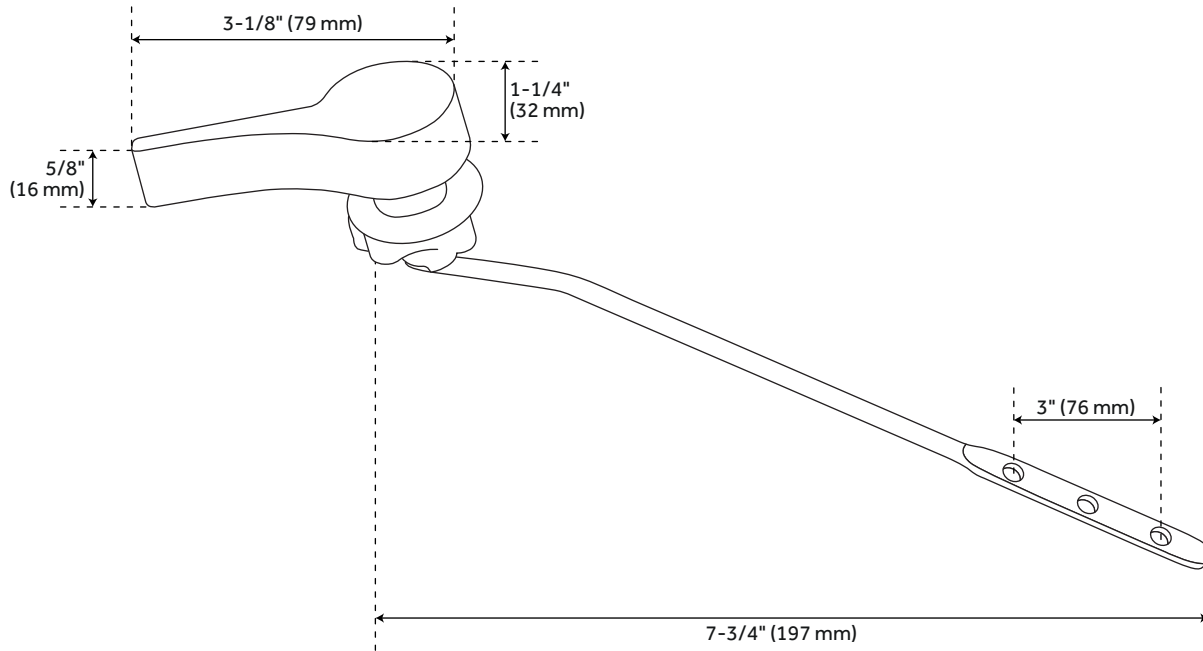

## TOILET TANK LEVER

SKU: 948028

### FEATURES

Material: Brass  
Handle Type: Lever  
Handle Length: 3-1/8"  
Handle Depth: 5/8"  
Handle Height: 1-1/4"  
Interior trip lever: 7-3/4"