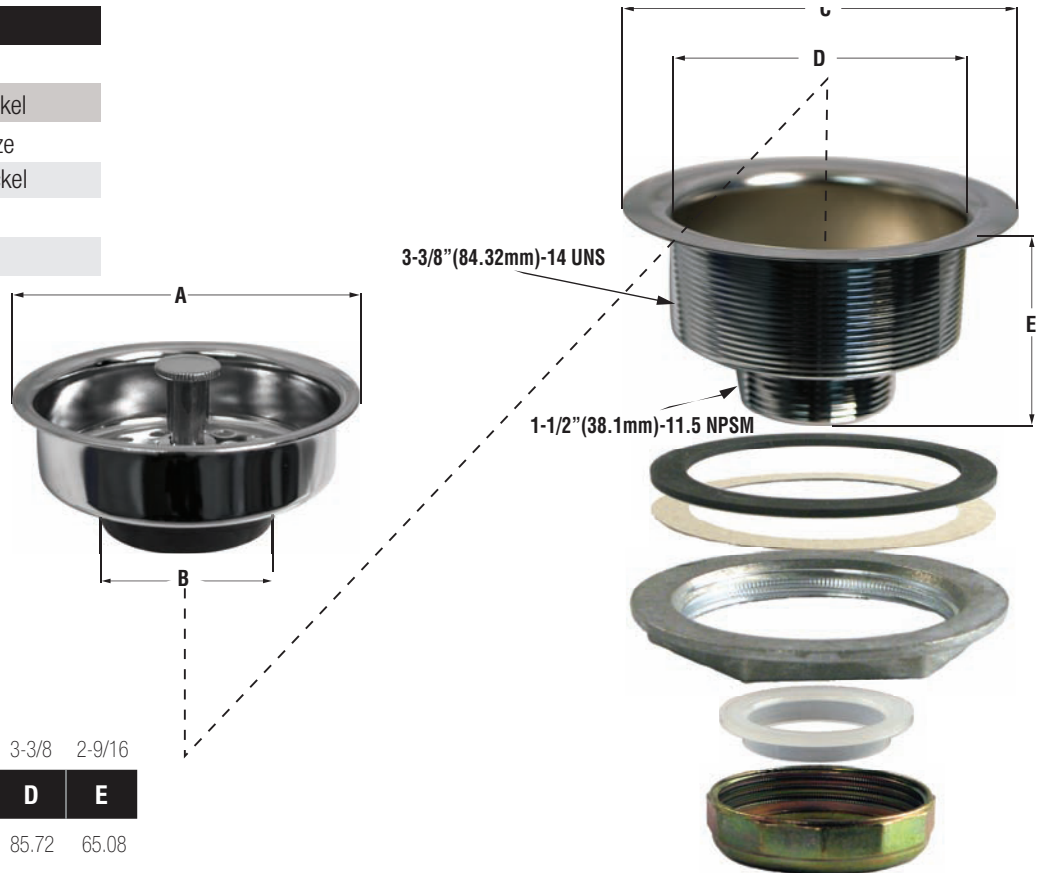

### Product Features

- Brass construction (MB171CP, MB171ORB, MB171PN and MB171WH)
- Stainless Steel 304 Construction (MB171SS and MB171BN)
- For 3-1/2" (88.9mm) Sink Opening

## Product Specifications/Dimensions

in.	3-3/8	1-7/8	4-3/8	3-3/8	2-9/16
	<b>A</b>	<b>B</b>	<b>C</b>	<b>D</b>	<b>E</b>
mm	85.72	47.62	111.1	85.72	65.08