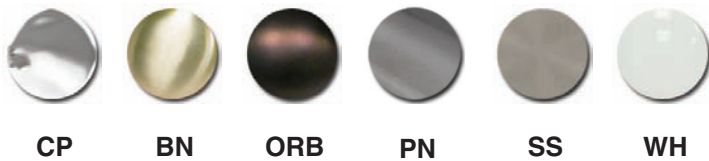

## Brass Cast Basket Strainer

### Product Features

- Brass construction (MB171CP, MB171ORB, MB171PN and MB171WH)
- Stainless Steel 304 Construction (MB171SS and MB171BN)
- For 3-1/2" (88.9mm) Sink Opening

### Finishes Available

MB171BN

## Product Numbers

ITEM	FINISH
MB171CP	Chrome Plated
MB171BN	PVD Brushed Nickel
MB171ORB	Oil Rubbed Bronze
MB171PN	PVD Polished Nickel
MB171SS	Stainless Steel
MB171WH	White