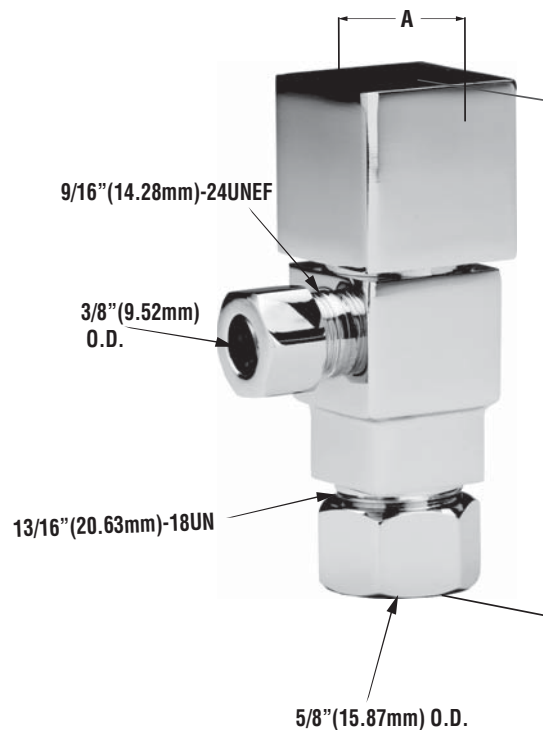

### Product Features

- Solid Brass Construction
- 5/8" (15.87mm) O.D. x 3/8" (9.52mm) O.D.
- Square Handle
- For Toilets & Sinks
- Compliant with Low Lead Content Laws

## Product Numbers

ITEM	FINISH
MBX139049	Chrome Plated
MBX139050	PVD Brushed Nickel

## Product Specifications/Dimensions

in. 1-1/8 3-1/4

A	B
---	---

mm 28.57 79.37