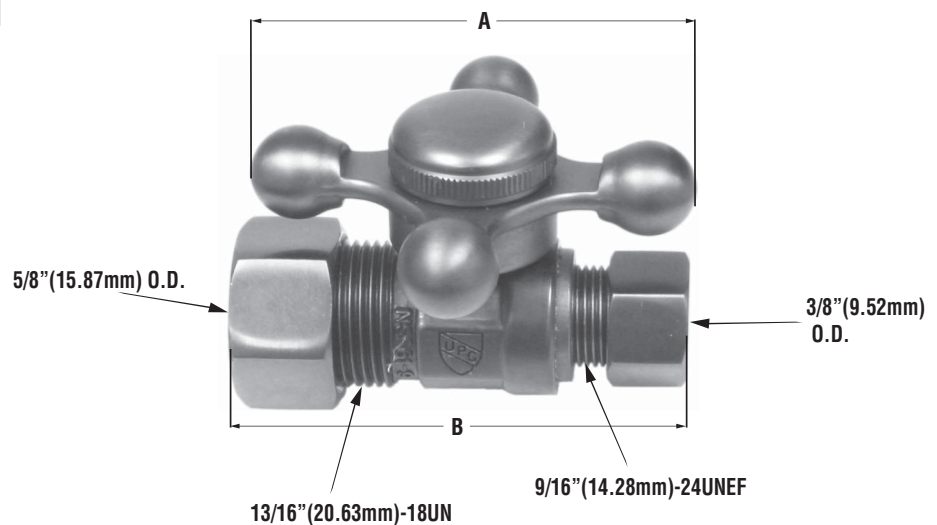

### Product Features

- Solid Brass
- 5/8" (15.87mm) O.D. x 3/8" (9.52mm) O.D.
- Cross Handle • For Toilets & Sinks
- Compliant with Low Lead Content Requirements Laws

## Product Specifications/Dimensions

in. 2-3/8 2-5/16

A

B

mm 60.32 58.73