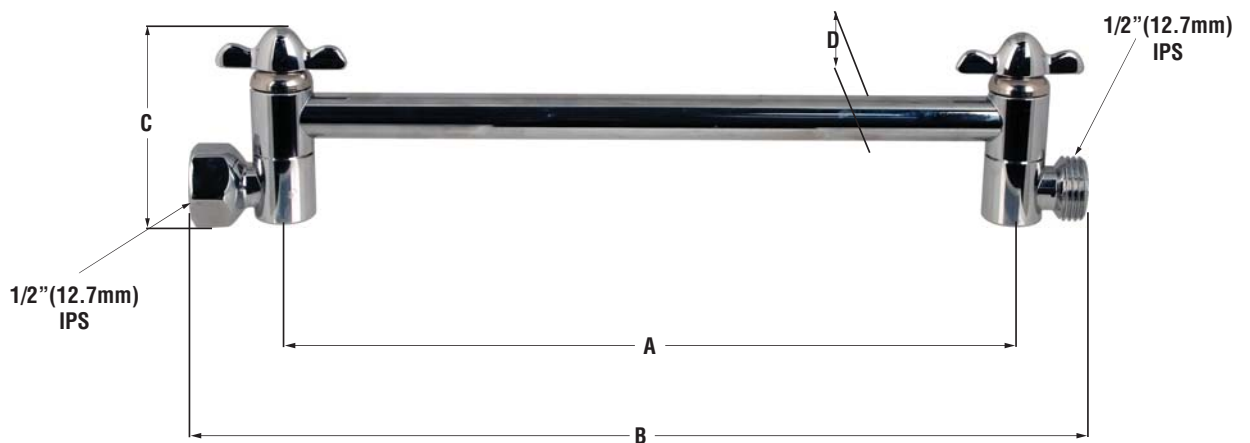

*Decorative
Accessories*

BATH & SHOWER

Hi-Low Shower Arm

MONOGRAM BRASS™

Product Features

- Brass Construction
- Adjustable 10" (254mm) Extension Hi-Low Shower
- Allows 20" (508mm) Height and Angle Adjustment
- Fits All Shower Heads
- 1/2" (12.7mm) IPS Inlets

Finishes Available

CP

MB132595

Product Numbers

Product Specifications / Dimensions

ITEM #	FINISH
MB132595	Chrome Plated

	A	B	C	D
in.	9	10-7/8	2-1/2	1/2
mm	228.6	276.22	63.5	12.7

This carded product comes complete with trilingual installation, operating, care and maintenance instructions. Dimensions are subject to manufacturer's tolerance and can change without notice.