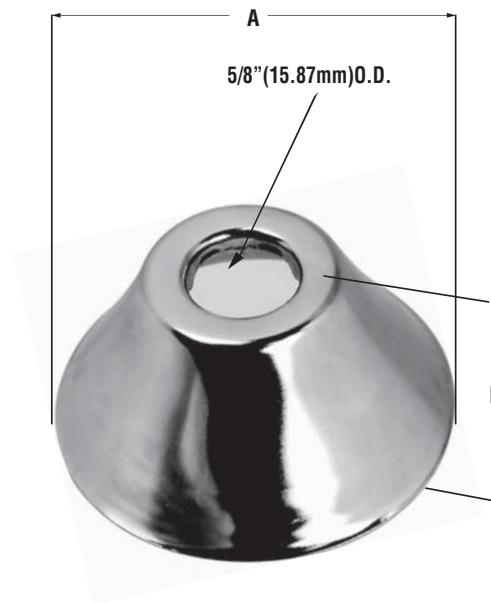

*Decorative  
Accessories*

**WATER SUPPLY**

**Sure Grip Bell Flange**

**MONOGRAM BRASS™**

**Product Features**

- Steel Construction
- 5/8" (15.87mm) O.D.
- Sure Grip

**Finishes Available**

**Product Numbers**

ITEM #	FINISH
MB139220	Chrome Plated
MB139221	PVD Polished Brass
MB139222	PVD Brushed Nickel
MB139224	Oil Rubbed Bronze

MB139220

**Product Specifications / Dimensions**

	A	B
in.	2-7/16	1-1/4
mm	61.9	31.7