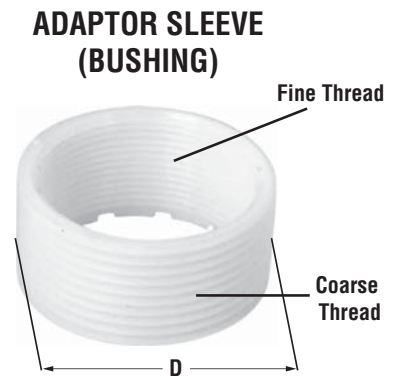

*Decorative
Accessories*

BATH & SHOWER

Lift & Turn Tub Stoppers

MONOGRAM BRASS™

Product Features

- Solid Brass
- With Plastic Bushing
- Fits 1-1/4" (31.75mm) & 1-1/2" (38.1mm) Drains

Finishes Available

Product Numbers

ITEM #	FINISH
MB132953	Chrome Plated
MB132954	PVD Polished Brass
MB132955	PVD Brushed Nickel
MB132958	Oil Rubbed Bronze

Product Specifications / Dimensions

	A	B	C	D
in.	2-3/4	2-1/8	1-5/8	1-13/16
mm	69.85	53.97	41.27	46.03