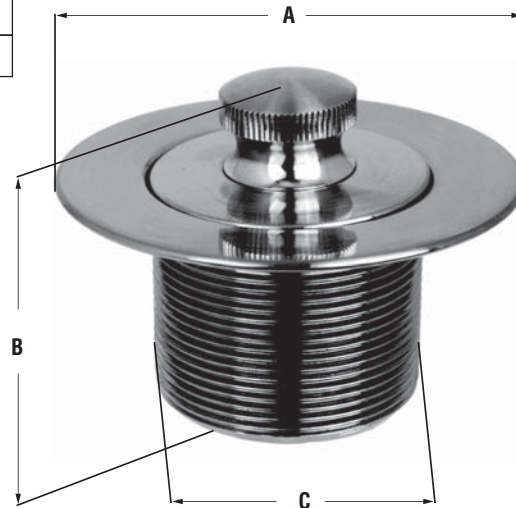

*Decorative
Accessories*

BATH & SHOWER

Lift & Turn Tub Stoppers

MONOGRAM BRASS™

Product Features

- Solid Brass
- With Plastic Bushing
- Fits 1-1/4" (31.75mm) & 1-1/2" (38.1mm) Drains

Finishes Available

Product Numbers

ITEM #	FINISH
MB132953	Chrome Plated
MB132954	PVD Polished Brass
MB132955	PVD Brushed Nickel
MB132958	Oil Rubbed Bronze

Product Specifications / Dimensions

	A	B	C	D
in.	2-3/4	2-1/8	1-5/8	1-13/16
mm	69.85	53.97	41.27	46.03