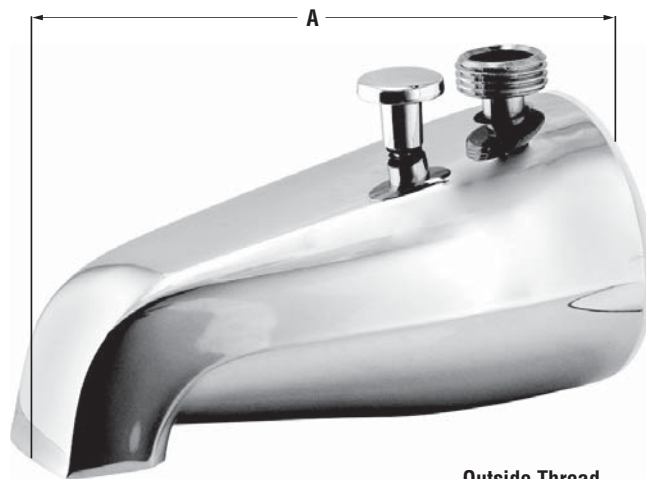

*Decorative  
Accessories*

**BATH & SHOWER**

**Diverter Spouts**

**MONOGRAM BRASS™**

**Product Features**

- Zinc
- Fits 1/2" (12.7mm) or 3/4" (19.05mm) Pipe
- For Handheld Personal Showers

**CERTIFICATIONS:**

- CSA

**Finishes Available**

CP

MB139439

**Product Numbers**

**Product Specifications / Dimensions**

ITEM #	FINISH
MB139439	Chrome Plated

	A	B	C
in.	5-3/8	2-5/8	5/8
mm	136.52	66.67	15.87

This carded product comes complete with trilingual installation, operating, care and maintenance instructions. Dimensions are subject to manufacturer's tolerance and can change without notice.

Distributed by  
Ferguson and Wolseley Canada