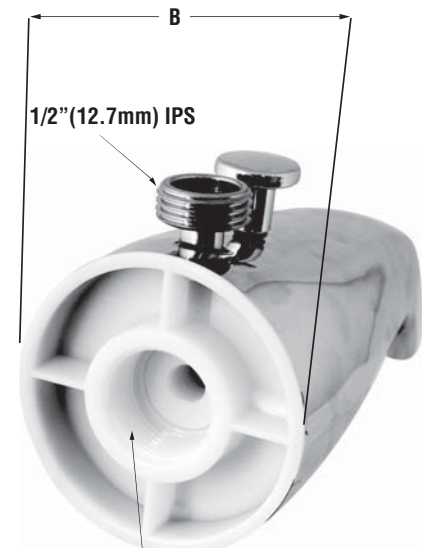

*Decorative  
Accessories*

**BATH & SHOWER**

**Diverter Spouts**

**MONOGRAM BRASS™**

**Product Features**

- Zinc
- Fits 1/2" (12.7mm) or 3/4" (19.05mm) Pipe
- For Handheld Personal Showers

**CERTIFICATIONS:**

- CSA

**Finishes Available**

CP

MB139439

**Product Numbers**

**Product Specifications / Dimensions**

ITEM #	FINISH
MB139439	Chrome Plated

	A	B	C
in.	5-3/8	2-5/8	5/8
mm	136.52	66.67	15.87

This carded product comes complete with trilingual installation, operating, care and maintenance instructions. Dimensions are subject to manufacturer's tolerance and can change without notice.

Distributed by  
Ferguson and Wolseley Canada