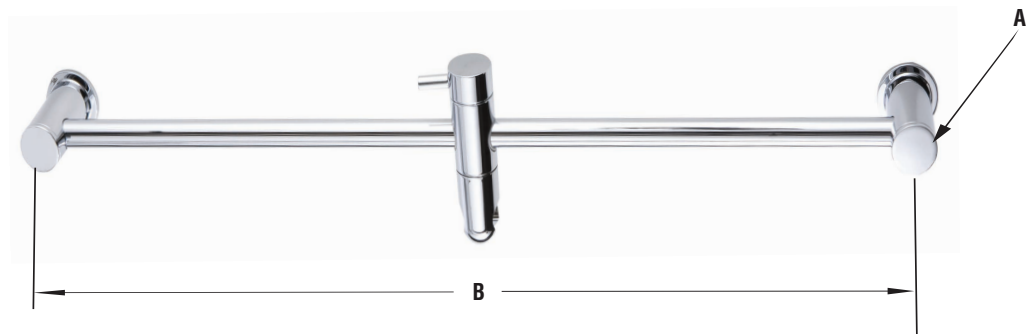

Slide Bar

Product Features

- Brass Tube
- Zinc Lateral Holder
- Zinc Slider

Finishes Available

CP

BN

MB170363

Product Numbers

Product Specifications/Dimensions

ITEM	FINISH
MB170363	Chrome Plated
MB170362	PVD Brushed Nickel

in. 1-8/9 26-7/10

A	B
----------	----------

mm 48 678.6