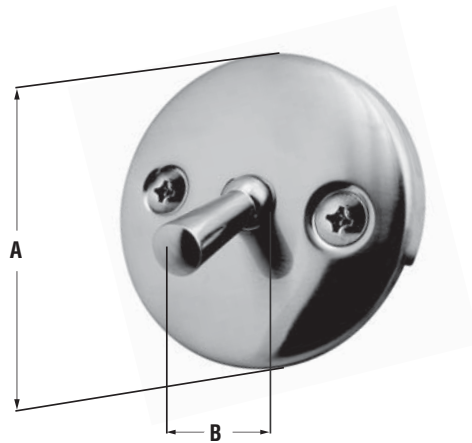

*Decorative
Accessories*

BATH & SHOWER

Waste & Overflow Trip Plates

MONOGRAM BRASS™

Product Features

- Solid Brass
- Trip Plate With Handle
- With Brass Screws
- Adapts to Most Trip Wastes

Finishes Available

MB132095

Product Numbers

ITEM #	FINISH
MB132092	PVD Polished Brass
MB132093	Antique Brass
MB132094	Chrome Plated
MB132095	PVD Brushed Nickel
MB132097	Oil Rubbed Bronze

Product Specifications / Dimensions

2" (50.8mm) x 1/4" (6.35mm)-20T

	A	B	C
in.	3-3/16	1-5/16	2
mm	80.96	33.33	50.8