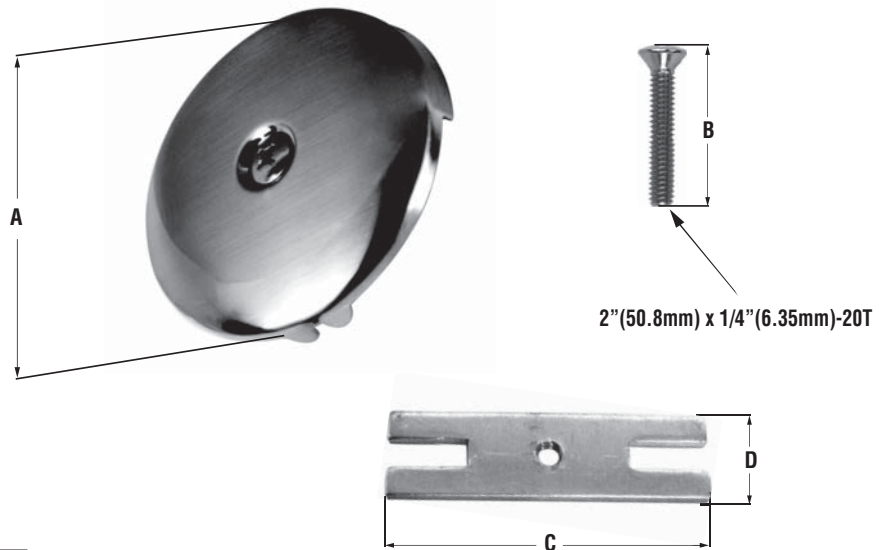

*Decorative  
Accessories*

**BATH & SHOWER**

**Waste & Overflow One Hole Plates**

**MONOGRAM BRASS™**

**Product Features**

- Solid Brass
- One Hole Plate
- With Brass Screw
- 2 To 1 Hole Converter Bracket
- Fits Overflow on Bathtub

**Finishes Available**

**Product Numbers**

ITEM #	FINISH
MB139470	PVD Polished Brass
MB139472	PVD Brushed Nickel
MB139473	Chrome Plated
MB139474	Oil Rubbed Bronze

**Product Specifications / Dimensions**

	A	B	C	D
in.	3-3/16	2	2-7/8	3/4
mm	80.96	50.8	73.0	19.0

This carded product comes complete with trilingual installation, operating, care and maintenance instructions. Dimensions are subject to manufacturer's tolerance and can change without notice.

Distributed by  
Ferguson and Wolseley Canada