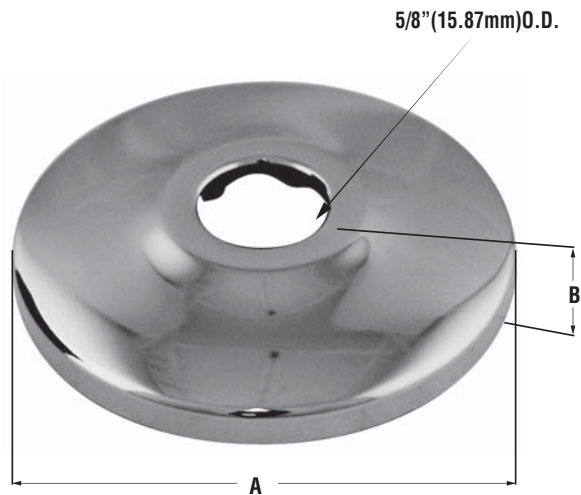

*Decorative  
Accessories*

**WATER SUPPLY**

**Sure Grip Flange**

**MONOGRAM BRASS™**

**Product Features**

- Steel Construction
- 5/8" (15.87mm) O.D.
- Sure Grip

**Finishes Available**

**Product Numbers**

ITEM #	FINISH
MB139199	PVD Polished Nickel
MB139200	Antique Brass
MB139201	PVD Polished Brass
MB139202	PVD Brushed Nickel
MB139203	Chrome Plated
MB139204	Oil Rubbed Bronze

**Product Specifications / Dimensions**

	A	B
in.	2-1/2	3/8
mm	63.5	9.52