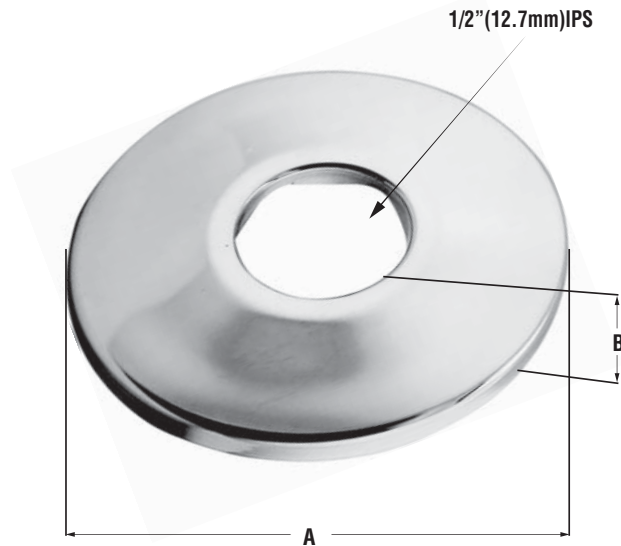

*Decorative
Accessories*

WATER SUPPLY

Sure Grip Flange

MONOGRAM BRASS™

Product Features

- Steel Construction
- 1/2" (12.7mm) IPS
- Sure Grip

Finishes Available

MB139212

Product Numbers

| ITEM # | FINISH |
|----------|---------------------|
| MB139208 | PVD Polished Nickel |
| MB139210 | Antique Brass |
| MB139211 | PVD Polished Brass |
| MB139212 | PVD Brushed Nickel |
| MB139213 | Chrome Plated |
| MB139214 | Oil Rubbed Bronze |

Product Specifications / Dimensions

| | A | B |
|-----|-------|------|
| in. | 2-1/2 | 3/8 |
| mm | 63.5 | 9.52 |