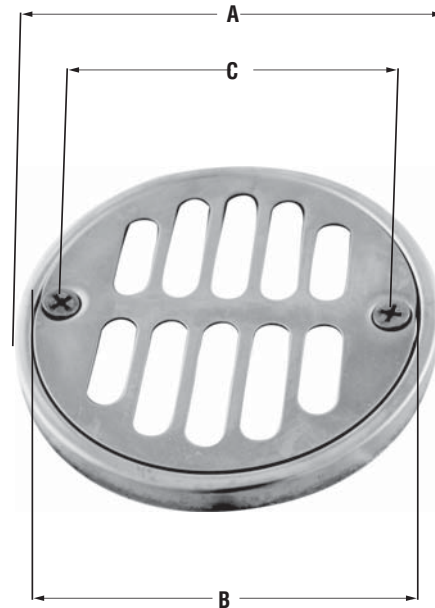

*Decorative
Accessories*

BATH & SHOWER

Shower Strainer Round Set

MONOGRAM BRASS™

Product Features

- Stainless Steel 304
- 3-5/8" (92mm) O.D.
- 2-3/4" (69.85mm) Center to Center Screw Holes
- For the following PROFLO Drains: PF42945, PF42946, PF42943 & PF42944

Finishes Available

Product Numbers

ITEM #	FINISH
MB132970	Stainless Steel
MB132973	Oil Rubbed Bronze
MB139440	PVD Polished Brass
MB139442	PVD Brushed Nickel
MB139443	Chrome Plated

Product Specifications / Dimensions

	A	B	C
in.	3-5/8	3-1/4	2-3/4
mm	92.07	82.55	69.85