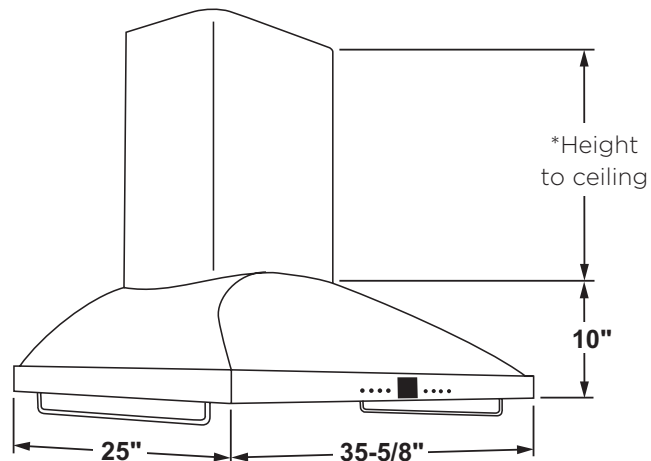

DIMENSIONS AND INSTALLATION INFORMATION
(IN INCHES)

ZV950SDSS - WALLMOUNTED VENT HOOD

*24-1/2" for 8 ft. ceiling, kit included.

36-1/2" for 9 ft. ceiling kit included.

36-1/2" to 44" for 9ft. to 10 ft. ceiling (for ceilings between 9' 6" and 10 ft. mount hood 30" above cooktop)

Blower outlet 8" round

NOTE

The supplied duct cover is adjustable to fit 8 ft. to 10 ft. ceilings. For ceiling heights greater than 10 ft. and up to 14 ft., order ZX14SDSS stainless steel duct cover accessory.

INSTALLATION INFORMATION

Before installing consult installation instructions packed with product, or available online at monogram.com, for current dimensional data.