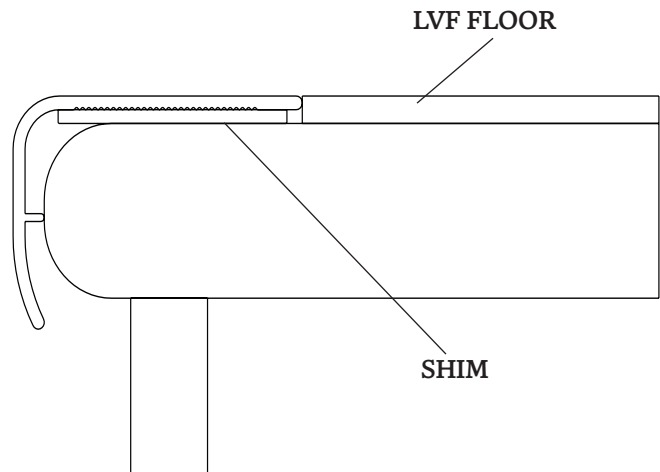

STAIRNOSE SHIM DEMOGRAPHICS

- Selling Style: VSHIM-01
- Dimensions: 78.75" x 1.25"
- Shim thickness is specific to the LVF thickness.