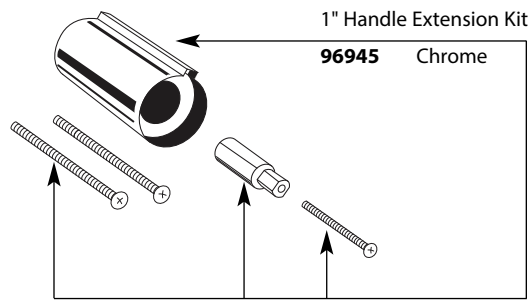

Buy it for looks. Buy it for life.®

Illustrated Parts

■ Order by Part Number

CHATEAU® POSI-TEMP® Single-Handle Tub/Shower Valve Only					
MODEL	CONNECTION	STOPS	MODEL	CONNECTION	STOPS
2570	CC	Yes	FP62370	CC	Yes
62370	CC	Yes	FP62390	IPS	Yes
2590	IPS	Yes	FP62320	CC	No
62390	IPS	Yes	FP62300	IPS	No
2520	CC	No	FP62360	PEX	Yes
62320	CC	No	FP62380	PEX	No
2510	IPS	No	FP62365	COLD EXPANSION PEX	No
62300	IPS	No	FP62345	CC/IPS	No
62360	PEX	Yes			
2580	PEX	Yes			
62380	PEX	No			
62365	COLD EXPANSION PEX	No			
62345	CC/IPS	No			

FP= Flush Plug Included

Buy it for looks. Buy it for life.®

■ Order by Part Number

Illustrated Parts

3-Function Transfer Valve Only		
<u>MODEL</u>	<u>HANDLE</u>	<u>DETAIL</u>
3372	One	CC

Buy it for looks. Buy it for life.®

Illustrated Parts

Hand Shower with Wall Bracket and Hose		
MODEL	TYPE	FINISH
S11705EP	Wand	Chrome
S11705EPBN	Wand	Brushed Nickel
Discontinued		
S11705	Wand	Chrome
S11705BN	Wand	Brushed Nickel

Buy it for looks. Buy it for life.®