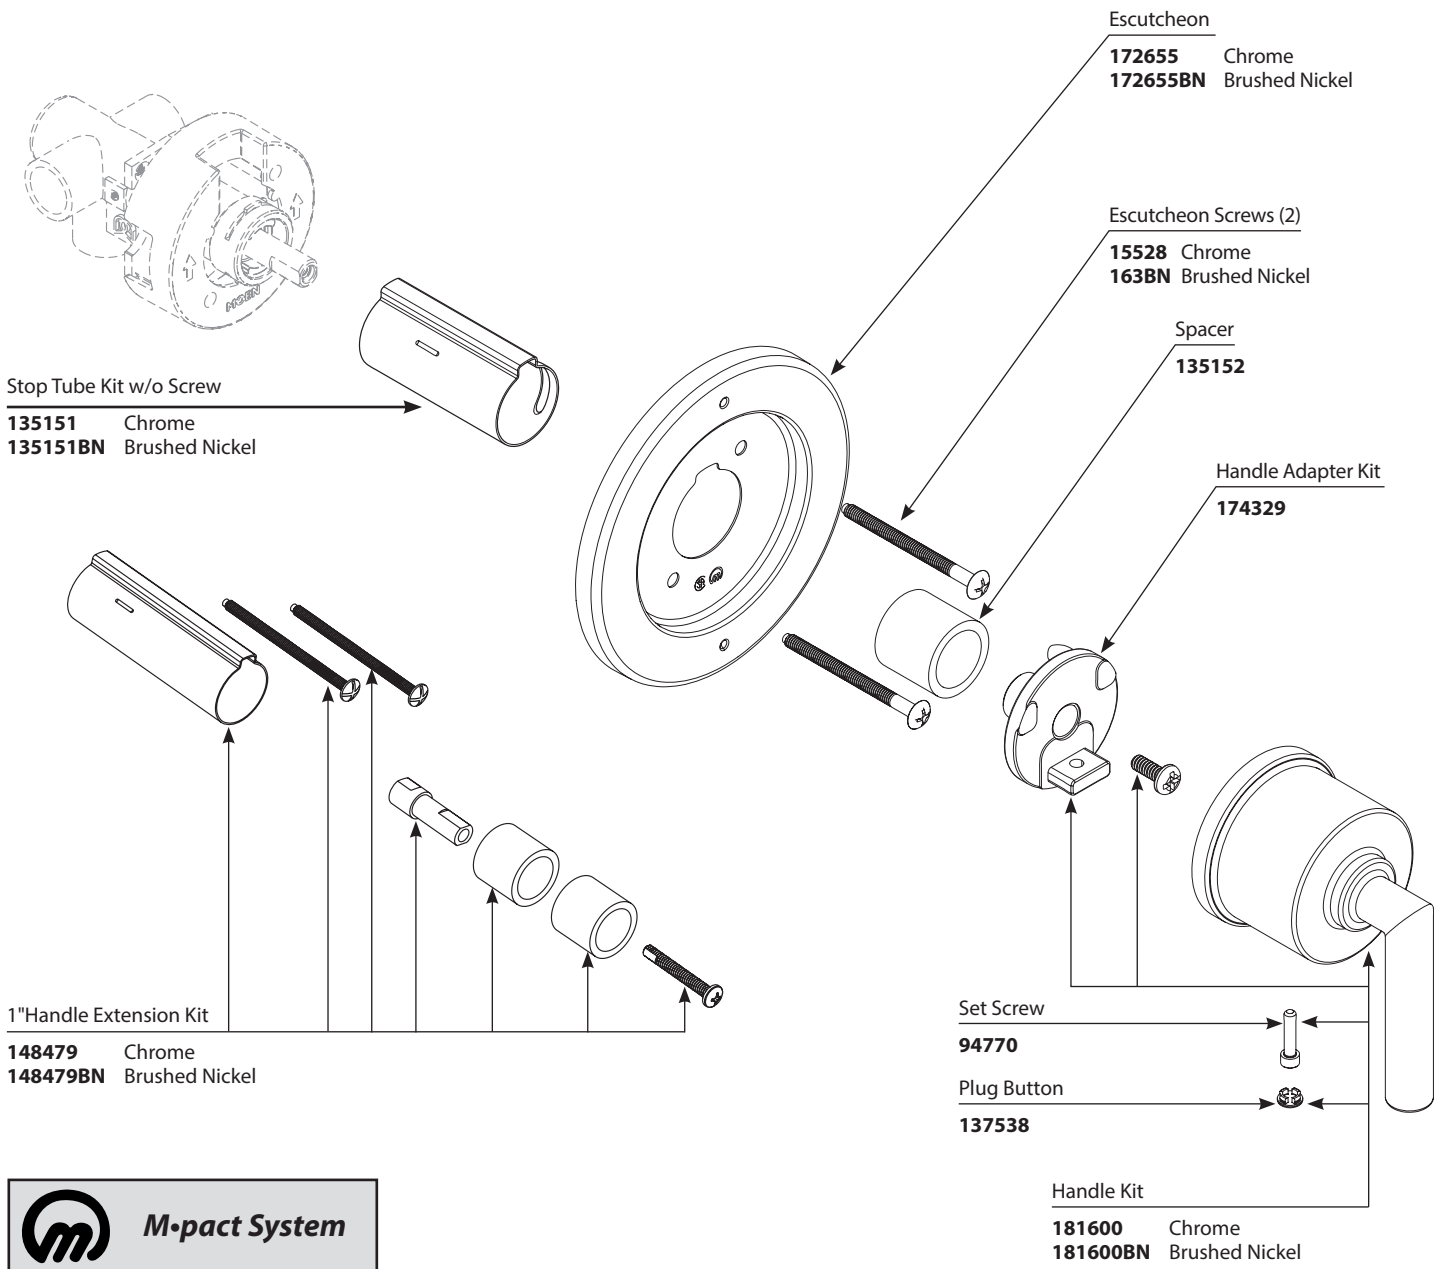

Buy it for looks. Buy it for life.®

■ Order by Part Number

Illustrated Parts

Arris™		
Multi-Function Transfer Valve Trim Kit		
<u>MODEL</u>	<u>TYPE</u>	<u>FINISH</u>
TS23005	Lever	Chrome
TS23005BN	Lever	Brushed Nickel