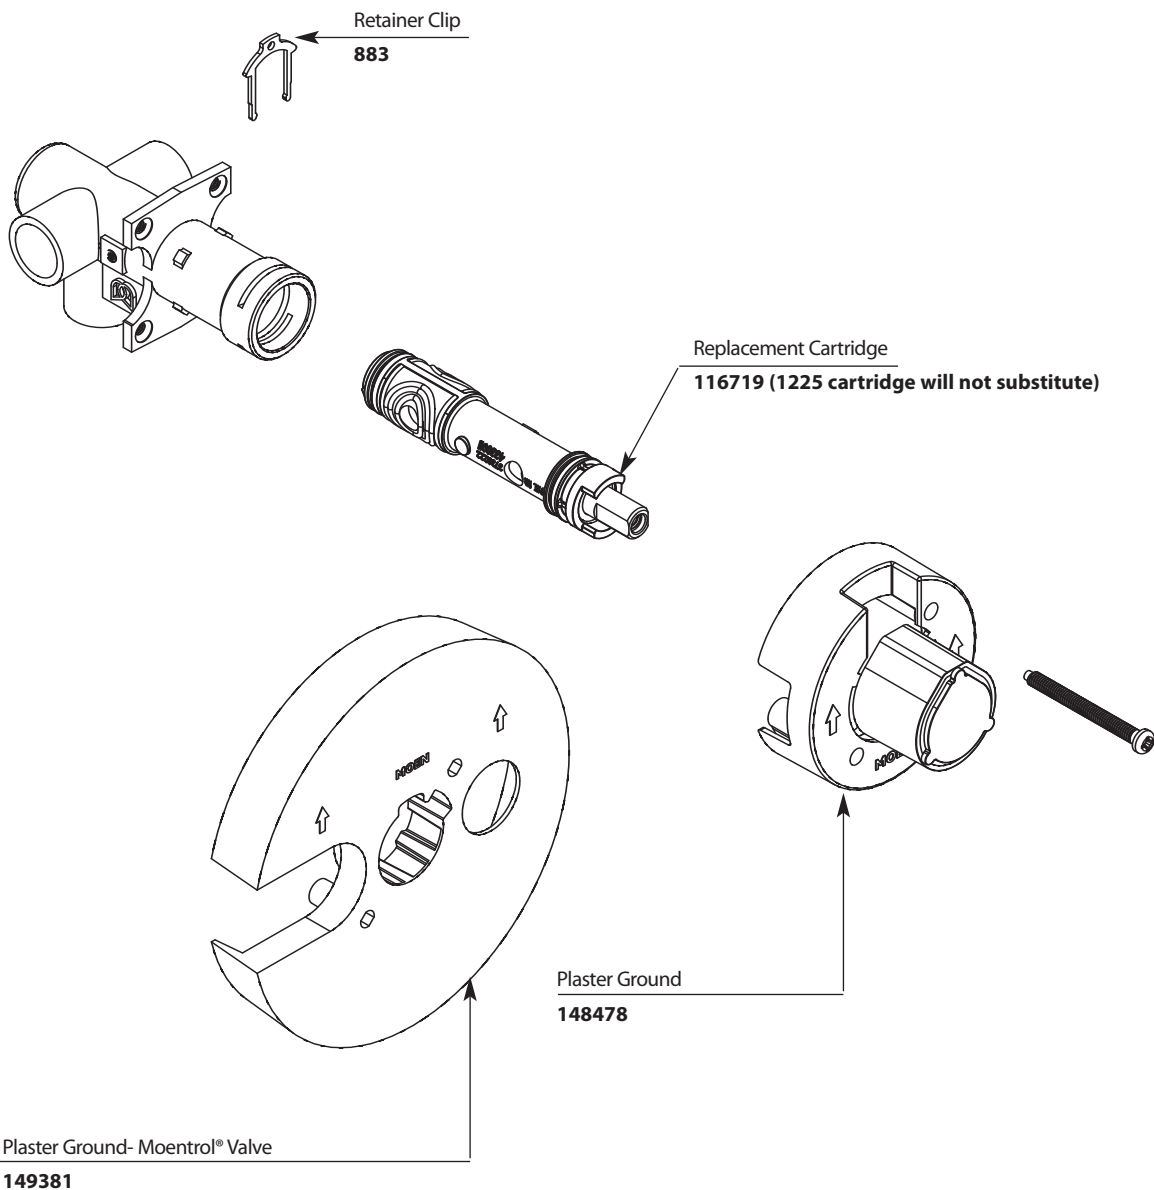

Buy it for looks. Buy it for life.®

Illustrated Parts

■ Order by Part Number

CHATEAU® POSI-TEMP® Single-Handle Tub/Shower Valve Only					
MODEL	CONNECTION	STOPS	MODEL	CONNECTION	STOPS
2570	CC	Yes	FP62370	CC	Yes
62370	CC	Yes	FP62390	IPS	Yes
2590	IPS	Yes	FP62320	CC	No
62390	IPS	Yes	FP62300	IPS	No
2520	CC	No	FP62360	PEX	Yes
62320	CC	No	FP62380	PEX	No
2510	IPS	No	FP62365	COLD EXPANSION PEX	No
62300	IPS	No	FP62345	CC/IPS	No
62360	PEX	Yes			
2580	PEX	Yes			
62380	PEX	No			
62365	COLD EXPANSION PEX	No			
62345	CC/IPS	No			

FP= Flush Plug Included

Buy it for looks. Buy it for life.®

■ Order by Part Number

Illustrated Parts

3-Function Transfer Valve Only		
<u>MODEL</u>	<u>HANDLE</u>	<u>DETAIL</u>
3372	One	CC

Buy it for looks. Buy it for life.®

Illustrated Parts

Hand Shower with Wall Bracket and Hose		
MODEL	TYPE	FINISH
S11705EP	Wand	Chrome
S11705EPBN	Wand	Brushed Nickel
Discontinued		
S11705	Wand	Chrome
S11705BN	Wand	Brushed Nickel

Buy it for looks. Buy it for life.®

Illustrated Parts

■ **Order by Part Number**

■ **Trim can be used with 2500 series or 62300 series valves**

ARRIS™			
Single-Handle Posi-Temp® Tub/Shower Trim			
<u>VALVE TRIM ONLY</u>	<u>SHOWER TRIM ONLY</u>	<u>TUB SHOWER TRIM</u>	<u>FINISH</u>
TS22001	TS22002	TS22003	Chrome
TS22001BN	TS22002BN	TS22003 BN	Brushed Nickel
	TS22002EP	TS22003 EP	Chrome
	TS22002EPBN	TS22003 EPBN	Brushed Nickel
	TS22002NH	TS22003 NH	Chrome
	TS22002NHBN	TS22003 NHBN	Brushed Nickel