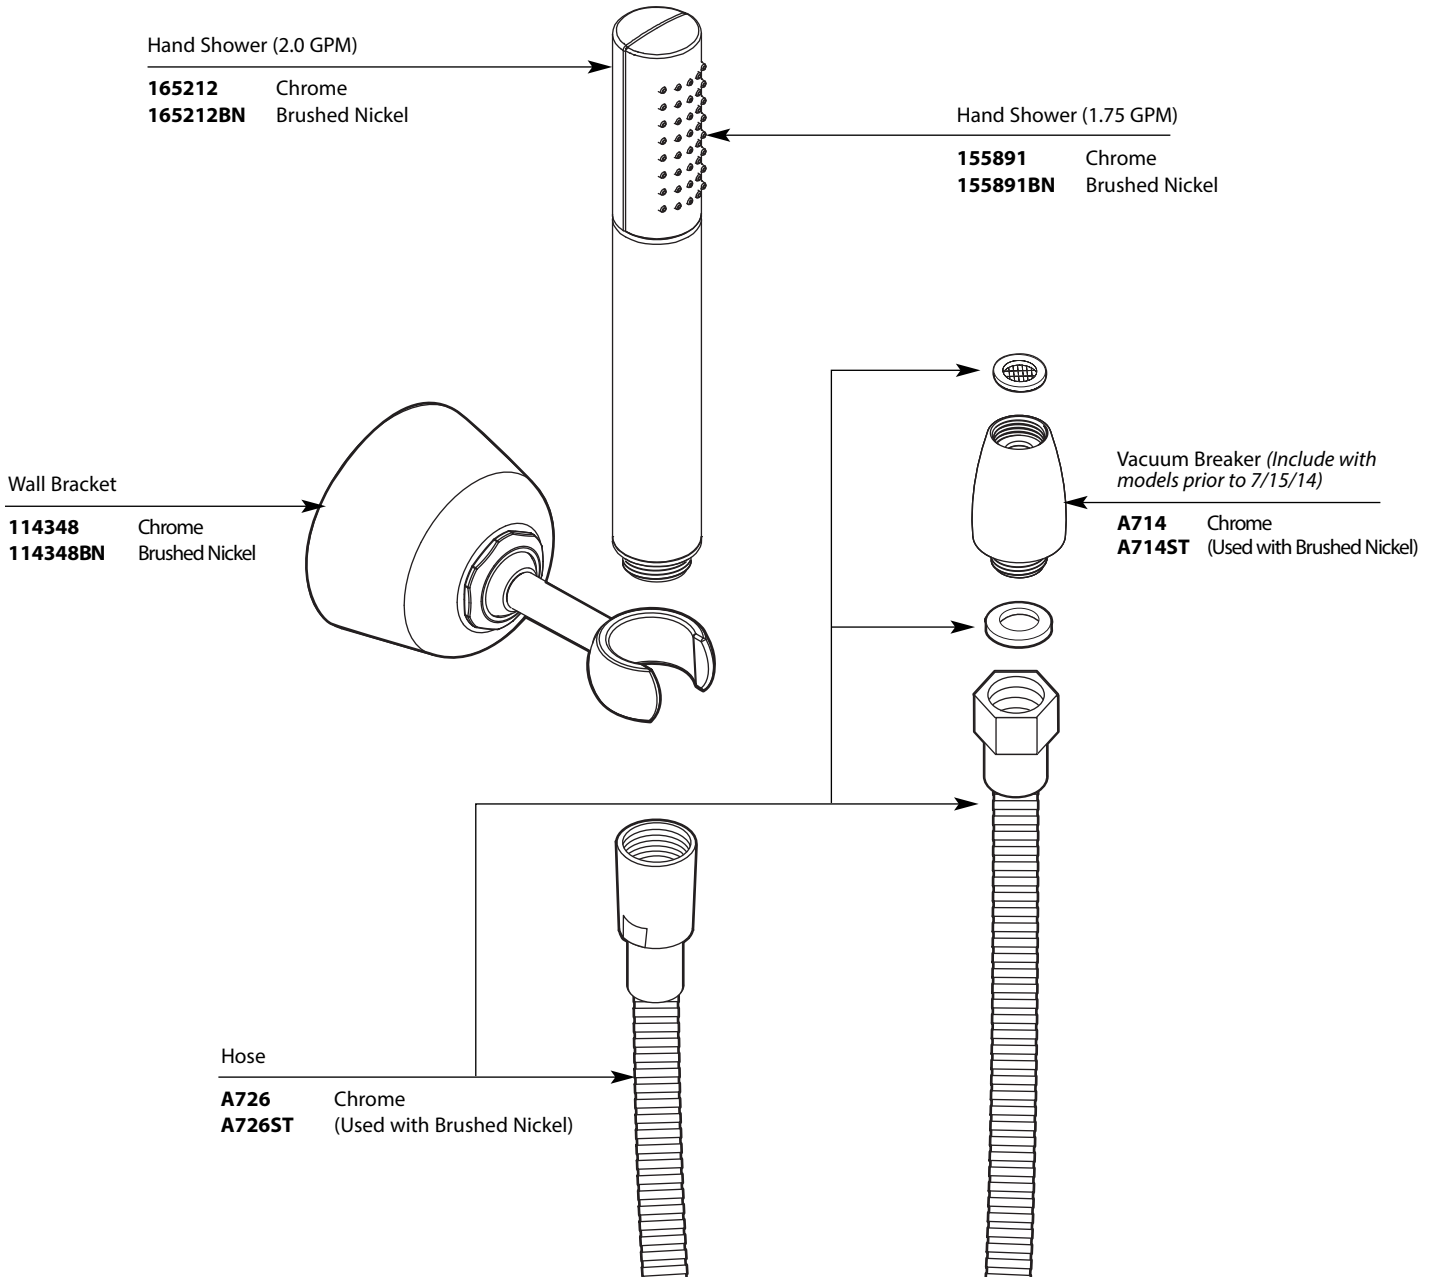

Buy it for looks. Buy it for life.®

Illustrated Parts

■ Order by Part Number

CHATEAU® POSI-TEMP® Single-Handle Tub/Shower Valve Only					
MODEL	CONNECTION	STOPS	MODEL	CONNECTION	STOPS
2570	CC	Yes	FP62370	CC	Yes
62370	CC	Yes	FP62390	IPS	Yes
2590	IPS	Yes	FP62320	CC	No
62390	IPS	Yes	FP62300	IPS	No
2520	CC	No	FP62360	PEX	Yes
62320	CC	No	FP62380	PEX	No
2510	IPS	No	FP62365	COLD EXPANSION PEX	No
62300	IPS	No	FP62345	CC/IPS	No
62360	PEX	Yes			
2580	PEX	Yes			
62380	PEX	No			
62365	COLD EXPANSION PEX	No			
62345	CC/IPS	No			

FP= Flush Plug Included

Buy it for looks. Buy it for life.®

■ Order by Part Number

Illustrated Parts

3-Function Transfer Valve Only		
<u>MODEL</u>	<u>HANDLE</u>	<u>DETAIL</u>
3372	One	CC

Buy it for looks. Buy it for life.®

Illustrated Parts

Hand Shower with Wall Bracket and Hose		
MODEL	TYPE	FINISH
S11705EP	Wand	Chrome
S11705EPBN	Wand	Brushed Nickel
Discontinued		
S11705	Wand	Chrome
S11705BN	Wand	Brushed Nickel

Buy it for looks. Buy it for life.®

Illustrated Parts

■ **Order by Part Number**

■ **Trim can be used with 2500 series or 62300 series valves**

ARRIS™			
Single-Handle Posi-Temp® Tub/Shower Trim			
<u>VALVE TRIM ONLY</u>	<u>SHOWER TRIM ONLY</u>	<u>TUB SHOWER TRIM</u>	<u>FINISH</u>
TS22001	TS22002	TS22003	Chrome
TS22001BN	TS22002BN	TS22003 BN	Brushed Nickel
	TS22002EP	TS22003 EP	Chrome
	TS22002EPBN	TS22003 EPBN	Brushed Nickel
	TS22002NH	TS22003 NH	Chrome
	TS22002NHBN	TS22003 NHBN	Brushed Nickel