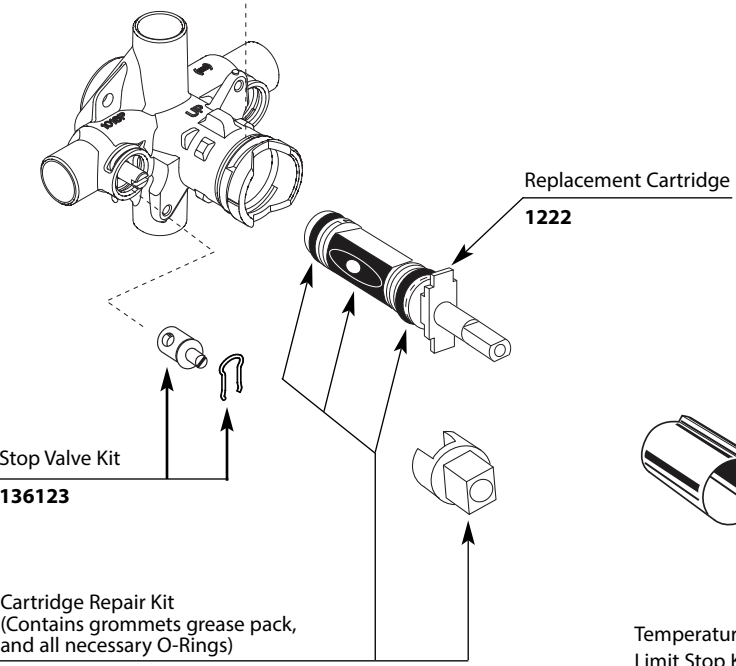

Buy it for looks. Buy it for life.®

Illustrated Parts

■ Order by Part Number

CHATEAU® POSI-TEMP® Single-Handle Tub/Shower Valve Only					
MODEL	CONNECTION	STOPS	MODEL	CONNECTION	STOPS
2570	CC	Yes	FP62370	CC	Yes
62370	CC	Yes	FP62390	IPS	Yes
2590	IPS	Yes	FP62320	CC	No
62390	IPS	Yes	FP62300	IPS	No
2520	CC	No	FP62360	PEX	Yes
62320	CC	No	FP62380	PEX	No
2510	IPS	No	FP62365	COLD EXPANSION PEX	No
62300	IPS	No	FP62345	CC/IPS	No
62360	PEX	Yes			
2580	PEX	Yes			
62380	PEX	No			
62365	COLD EXPANSION PEX	No			
62345	CC/IPS	No			

FP= Flush Plug Included

Buy it for looks. Buy it for life.®

■ Order by Part Number

Illustrated Parts

3-Function Transfer Valve Only		
<u>MODEL</u>	<u>HANDLE</u>	<u>DETAIL</u>
3372	One	CC

Buy it for looks. Buy it for life.®

Illustrated Parts

Hand Shower with Wall Bracket and Hose		
MODEL	TYPE	FINISH
S11705EP	Wand	Chrome
S11705EPBN	Wand	Brushed Nickel
Discontinued		
S11705	Wand	Chrome
S11705BN	Wand	Brushed Nickel

Buy it for looks. Buy it for life.®

Illustrated Parts

■ **Order by Part Number**

■ **Trim can be used with 2500 series or 62300 series valves**

ARRIS™			
Single-Handle Posi-Temp® Tub/Shower Trim			
<u>VALVE TRIM ONLY</u>	<u>SHOWER TRIM ONLY</u>	<u>TUB SHOWER TRIM</u>	<u>FINISH</u>
TS22001	TS22002	TS22003	Chrome
TS22001BN	TS22002BN	TS22003 BN	Brushed Nickel
	TS22002EP	TS22003 EP	Chrome
	TS22002EPBN	TS22003 EPBN	Brushed Nickel
	TS22002NH	TS22003 NH	Chrome
	TS22002NHBN	TS22003 NHBN	Brushed Nickel