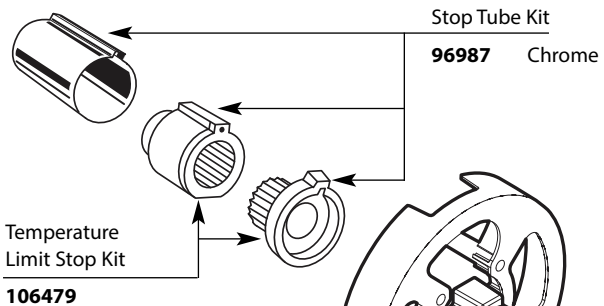

Buy it for looks. Buy it for life.®

Illustrated Parts

■ Order by Part Number

CHATEAU® POSI-TEMP® Single-Handle Tub/Shower Valve Only					
MODEL	CONNECTION	STOPS	MODEL	CONNECTION	STOPS
2570	CC	Yes	FP62370	CC	Yes
62370	CC	Yes	FP62390	IPS	Yes
2590	IPS	Yes	FP62320	CC	No
62390	IPS	Yes	FP62300	IPS	No
2520	CC	No	FP62360	PEX	Yes
62320	CC	No	FP62380	PEX	No
2510	IPS	No	FP62365	COLD EXPANSION PEX	No
62300	IPS	No	FP62345	CC/IPS	No
62360	PEX	Yes			
2580	PEX	Yes			
62380	PEX	No			
62365	COLD EXPANSION PEX	No			
62345	CC/IPS	No			

FP= Flush Plug Included

Buy it for looks. Buy it for life.®

■ Order by Part Number

Illustrated Parts

3-Function Transfer Valve Only		
<u>MODEL</u>	<u>HANDLE</u>	<u>DETAIL</u>
3372	One	CC

Buy it for looks. Buy it for life.®

Illustrated Parts

Hand Shower with Wall Bracket and Hose		
MODEL	TYPE	FINISH
S11705EP	Wand	Chrome
S11705EPBN	Wand	Brushed Nickel
Discontinued		
S11705	Wand	Chrome
S11705BN	Wand	Brushed Nickel

Buy it for looks. Buy it for life.®

Illustrated Parts

■ **Order by Part Number**

■ **Trim can be used with 2500 series or 62300 series valves**

ARRIS™			
Single-Handle Posi-Temp® Tub/Shower Trim			
<u>VALVE TRIM ONLY</u>	<u>SHOWER TRIM ONLY</u>	<u>TUB SHOWER TRIM</u>	<u>FINISH</u>
TS22001	TS22002	TS22003	Chrome
TS22001BN	TS22002BN	TS22003 BN	Brushed Nickel
	TS22002EP	TS22003 EP	Chrome
	TS22002EPBN	TS22003 EPBN	Brushed Nickel
	TS22002NH	TS22003 NH	Chrome
	TS22002NHBN	TS22003 NHBN	Brushed Nickel