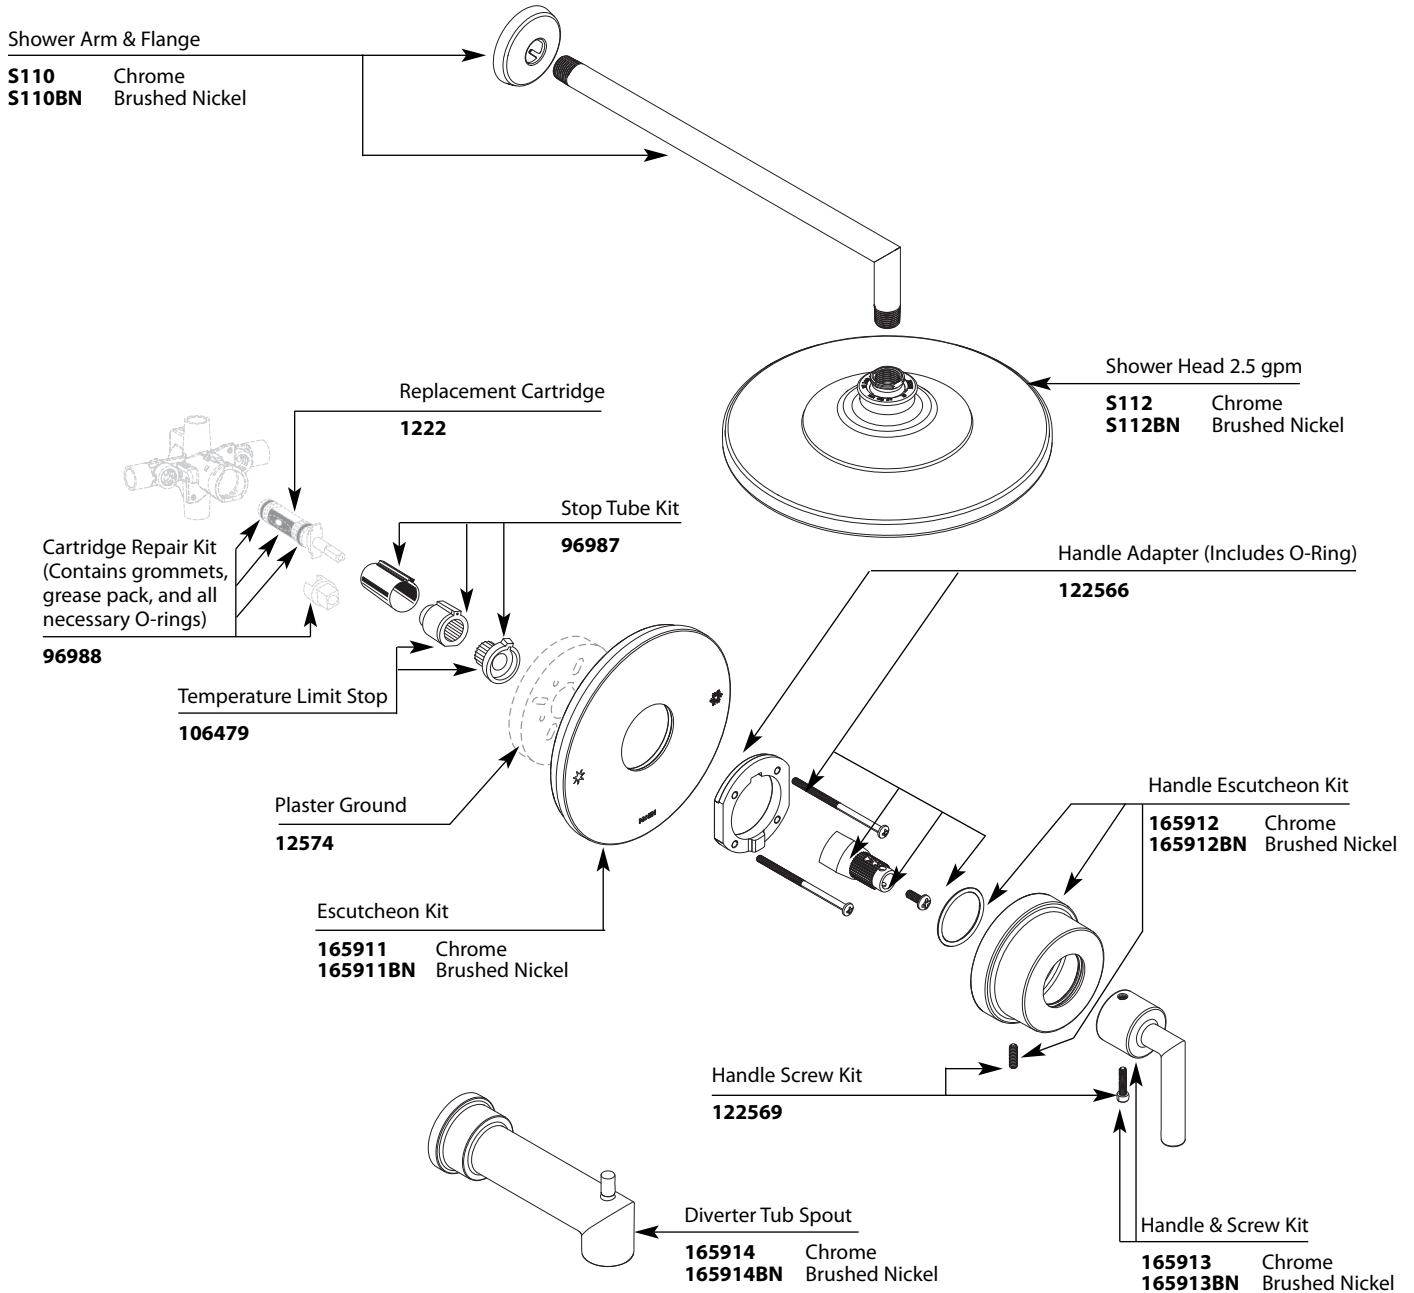

Buy it for looks. Buy it for life.®

Illustrated Parts

■ Order by Part Number

CHATEAU® POSI-TEMP® Single-Handle Tub/Shower Valve Only					
MODEL	CONNECTION	STOPS	MODEL	CONNECTION	STOPS
2570	CC	Yes	FP62370	CC	Yes
62370	CC	Yes	FP62390	IPS	Yes
2590	IPS	Yes	FP62320	CC	No
62390	IPS	Yes	FP62300	IPS	No
2520	CC	No	FP62360	PEX	Yes
62320	CC	No	FP62380	PEX	No
2510	IPS	No	FP62365	COLD EXPANSION PEX	No
62300	IPS	No	FP62345	CC/IPS	No
62360	PEX	Yes			
2580	PEX	Yes			
62380	PEX	No			
62365	COLD EXPANSION PEX	No			
62345	CC/IPS	No			

FP= Flush Plug Included

Buy it for looks. Buy it for life.®

■ Order by Part Number

Illustrated Parts

3-Function Transfer Valve Only		
<u>MODEL</u>	<u>HANDLE</u>	<u>DETAIL</u>
3372	One	CC

Buy it for looks. Buy it for life.®

Illustrated Parts

Hand Shower with Wall Bracket and Hose		
MODEL	TYPE	FINISH
S11705EP	Wand	Chrome
S11705EPBN	Wand	Brushed Nickel
Discontinued		
S11705	Wand	Chrome
S11705BN	Wand	Brushed Nickel

Buy it for looks. Buy it for life.®

Illustrated Parts

■ **Order by Part Number**

■ **Trim can be used with 2500 series or 62300 series valves**

ARRIS™			
Single-Handle Posi-Temp® Tub/Shower Trim			
<u>VALVE TRIM ONLY</u>	<u>SHOWER TRIM ONLY</u>	<u>TUB SHOWER TRIM</u>	<u>FINISH</u>
TS22001	TS22002	TS22003	Chrome
TS22001BN	TS22002BN	TS22003 BN	Brushed Nickel
	TS22002EP	TS22003 EP	Chrome
	TS22002EPBN	TS22003 EPBN	Brushed Nickel
	TS22002NH	TS22003 NH	Chrome
	TS22002NHBN	TS22003 NHBN	Brushed Nickel