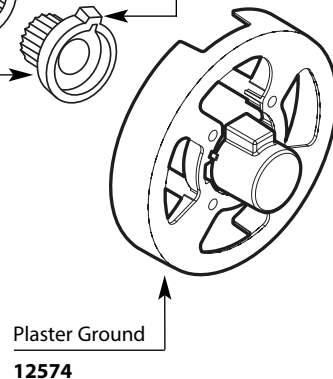

TO ORDER PARTS CALL: 1-800-BUY-MOEN

www.moen.com