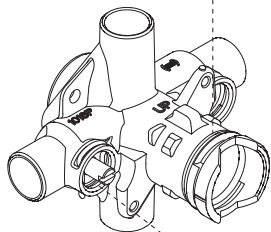

Note: Flush Plug can be used with existing installations.