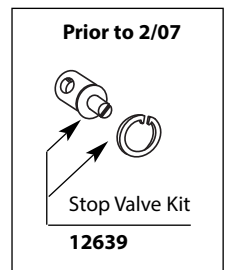

TO ORDER PARTS CALL: 1-800-BUY-MOEN

www.moen.com