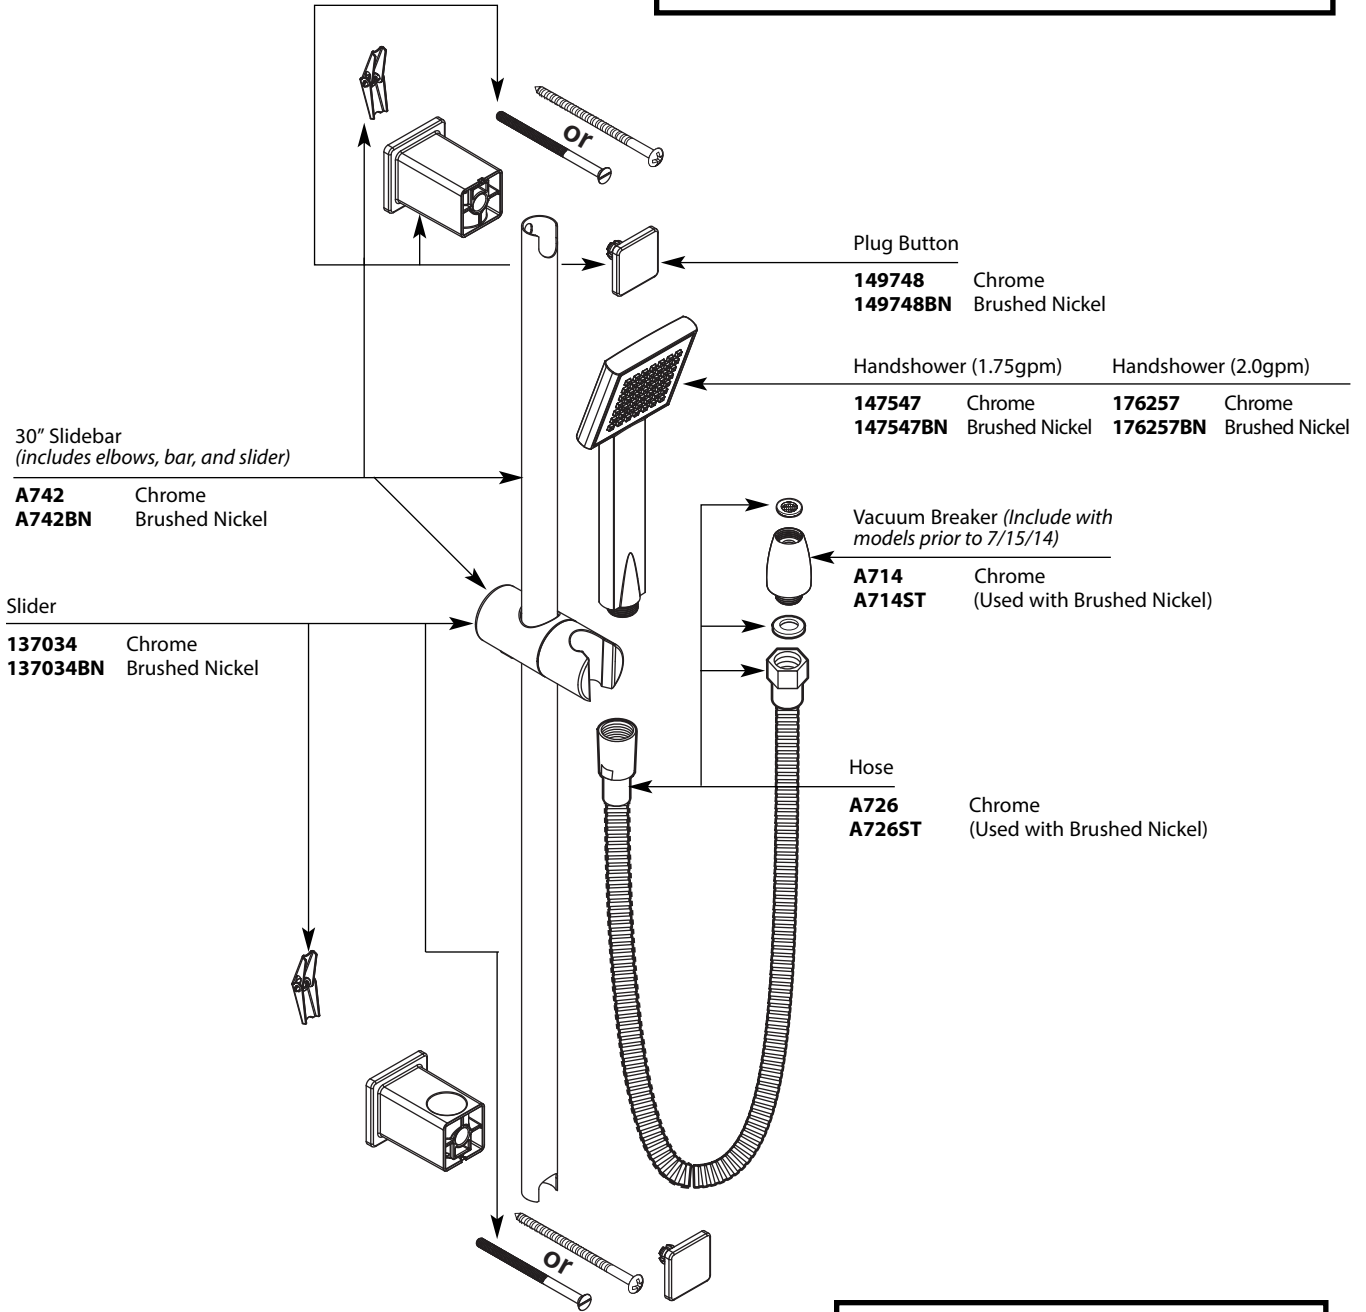

# Illustrated Parts

■ Order by Part Number

CHATEAU® POSI-TEMP® Single-Handle Tub/Shower Valve Only					
MODEL	CONNECTION	STOPS	MODEL	CONNECTION	STOPS
2570	CC	Yes	FP62370	CC	Yes
62370	CC	Yes	FP62390	IPS	Yes
2590	IPS	Yes	FP62320	CC	No
62390	IPS	Yes	FP62300	IPS	No
2520	CC	No	FP62360	PEX	Yes
62320	CC	No	FP62380	PEX	No
2510	IPS	No	FP62365	COLD EXPANSION PEX	No
62300	IPS	No	FP62345	CC/IPS	No
62360	PEX	Yes			
2580	PEX	Yes			
62380	PEX	No			
62365	COLD EXPANSION PEX	No			
62345	CC/IPS	No			

FP= Flush Plug Included

**Note:** Flush Plug can be used with existing installations.

TO ORDER PARTS CALL: 1-800-BUY-MOEN

www.moen.com

Buy it for looks. Buy it for life.®

# Illustrated Parts

■ Order by Part Number

Single Function Handshower		
MODEL	TYPE	FINISH
S3879EP	Wand	Chrome
S3879EPBN	Wand	Brushed Nickel
S3879EP17	Wand	Chrome
S3879EP17BN	Wand	Brushed Nickel

Optional Service Kit	
<b>A750</b>	Secure Mount (mounting hardware)

# Illustrated Parts

- Order by Part Number
- Trim can be used with either the 62300 series or 2500 series valve

90 DEGREE™ Posi-Temp Single-Handle Tub/Shower Trim					
Valve Trim		Shower Only*		TUB/Shower*	
<b>MODEL</b>		<b>MODEL</b>		<b>MODEL</b>	
TS2711	Chrome	TS2712	Chrome	TS2713	Chrome
TS2711BN	Brushed Nickel	TS2712BN	Brushed Nickel	TS2713BN	Brushed Nickel
		TS2712EP	Chrome	TS2713EP	Chrome
		TS2712EPBN	Brushed Nickel	TS2713EPBN	Brushed Nickel