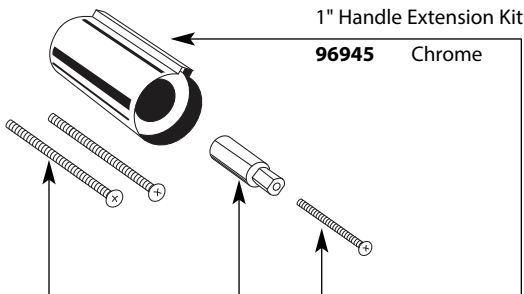

TO ORDER PARTS CALL: 1-800-BUY-MOEN

www.moen.com