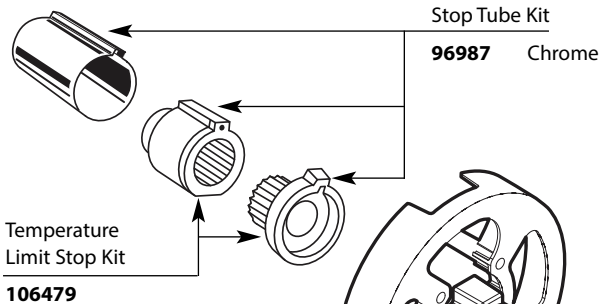

TO ORDER PARTS CALL: 1-800-BUY-MOEN

www.moen.com