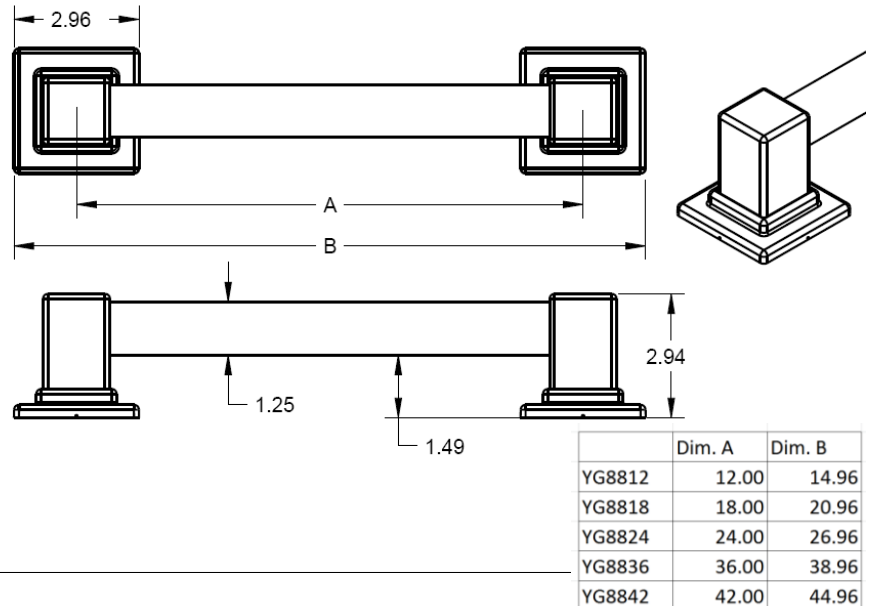

90 Degree[®] Technical Specification

Grab Bar

YG8812/YG8818/YG8824/YG8836/YG8842

Stock Numbers:

- **YG8812CH** – 12" Grab Bar
Chrome Finish
- **YG8818CH** – 18" Grab Bar
Chrome Finish
- **YG8824CH** – 24" Grab Bar
Chrome Finish
- **YG8836CH** – 36" Grab Bar
Chrome Finish
- **YG8842CH** – 42" Grab Bar
Chrome Finish
- **YG8812BN** – 12" Grab Bar
Brushed Nickel Finish
- **YG8818BN** – 18" Grab Bar
Brushed Nickel Finish
- **YG8824BN** – 24" Grab Bar
Brushed Nickel Finish
- **YG8836BN** – 36" Grab Bar
Brushed Nickel Finish
- **YG8842BN** – 42" Grab Bar
Brushed Nickel Finish
- **YG8812BL** – 12" Grab Bar
Matte Black Finish
- **YG8818BL** – 18" Grab Bar
Matte Black Finish
- **YG8824BL** – 24" Grab Bar
Matte Black Finish
- **YG8836BL** – 36" Grab Bar
Matte Black Finish
- **YG8842BL** – 42" Grab Bar
Matte Black Finish

Materials:

Grab Bar posts and bars are constructed of stainless steel.

MOEN[®]

Dimensions:

Installation Instructions:

Please refer to product instructions for installation steps.

Cleaning Instructions:

To preserve the fine finish of this product, clean only with a soft damp cloth. Dry well. Do not use commercial or abrasive cleaners.