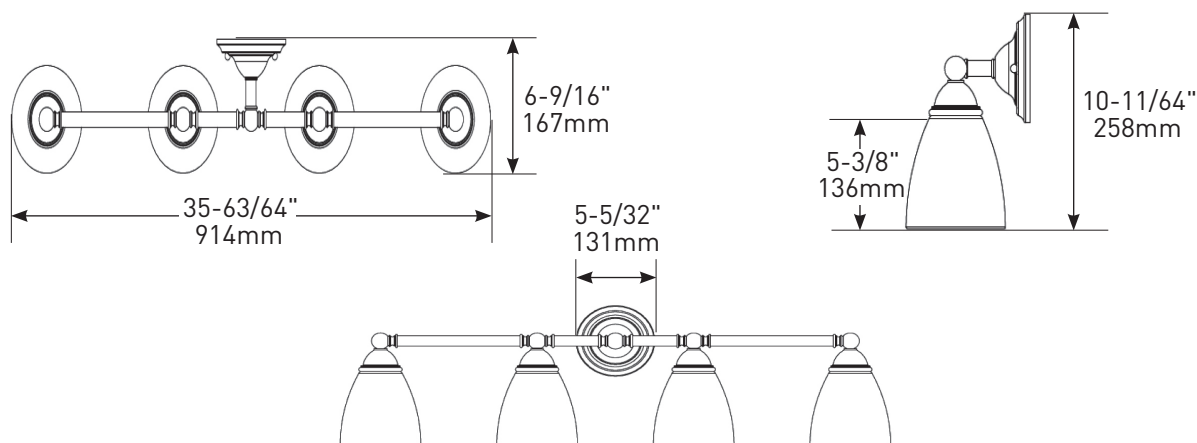

BRANTFORD™ Technical Specification

YB2264

4-Globe Light Fixture

Dimensions:

WEIGHT 13.0 lbs.

Product Information:

Stock Numbers: YB2264CH – CHROME
YB2264BN – BRUSHED NICKEL
YB2264ORB – OIL RUBBED BRONZE

Globe Service Kit: YB2269

Materials: Zinc, glass

Voltage: 120v

Bulb: 100w max (not included); medium base

Listed: ETL Listed for damp location

Important Notes: Turn off power during installation. Do not connect or disconnect under load.