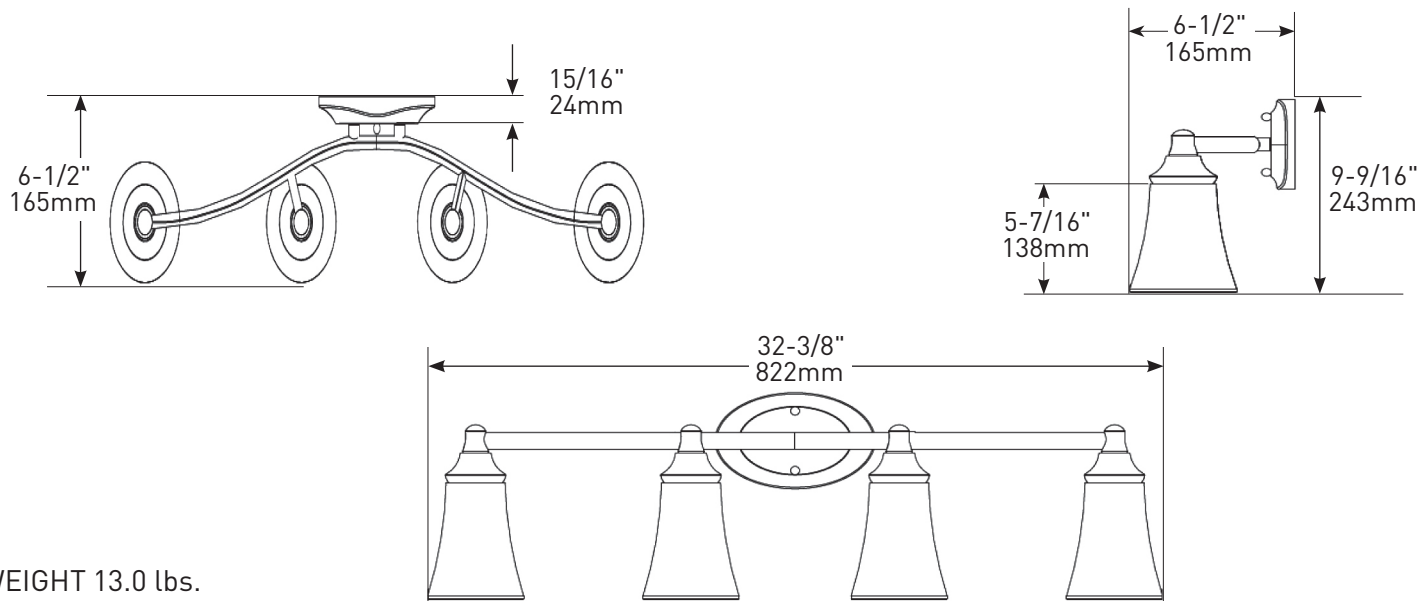

Eva™ Technical Specification

YB2864

4-Globe Light Fixture

Dimensions:

WEIGHT 13.0 lbs.

Product Information:

Stock Numbers: YB2864CH – CHROME
YB2864BN – BRUSHED NICKEL
YB2864ORB – OIL RUBBED BRONZE

Globe Service Kit: YB2869

Materials: Zinc, glass

Voltage: 120v

Bulb: 100w max (not included); medium base

Listed: ETL Listed for damp location

Important Notes: Turn off power during installation. Do not connect or disconnect under load.