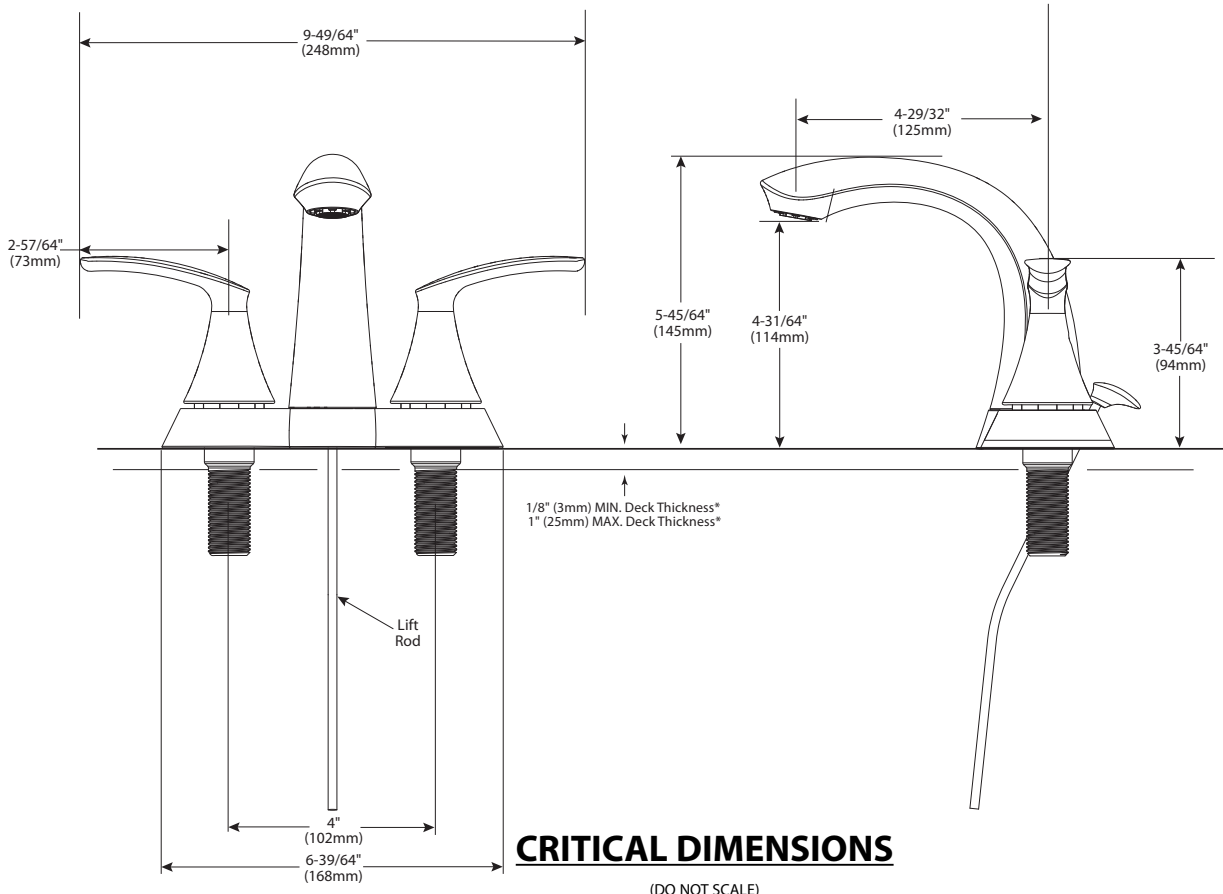

Buy it for looks. Buy it for life.®

Specifications

DESCRIPTION

- Metal construction with various finishes identified by suffix
- 1/2" IPS connections will accept standard ball nose connection for 3/8" tubing
- Includes pop-up waste assembly

DARCY™
Two-Handle Lavatory Faucet

Model: 84550 series

NOTE: THIS FAUCET IS DESIGNED TO BE INSTALLED THRU 3 HOLES, 1" MIN. DIA.

FOR MORE INFORMATION CALL: 1-800-BUY-MOEN

www.moen.com